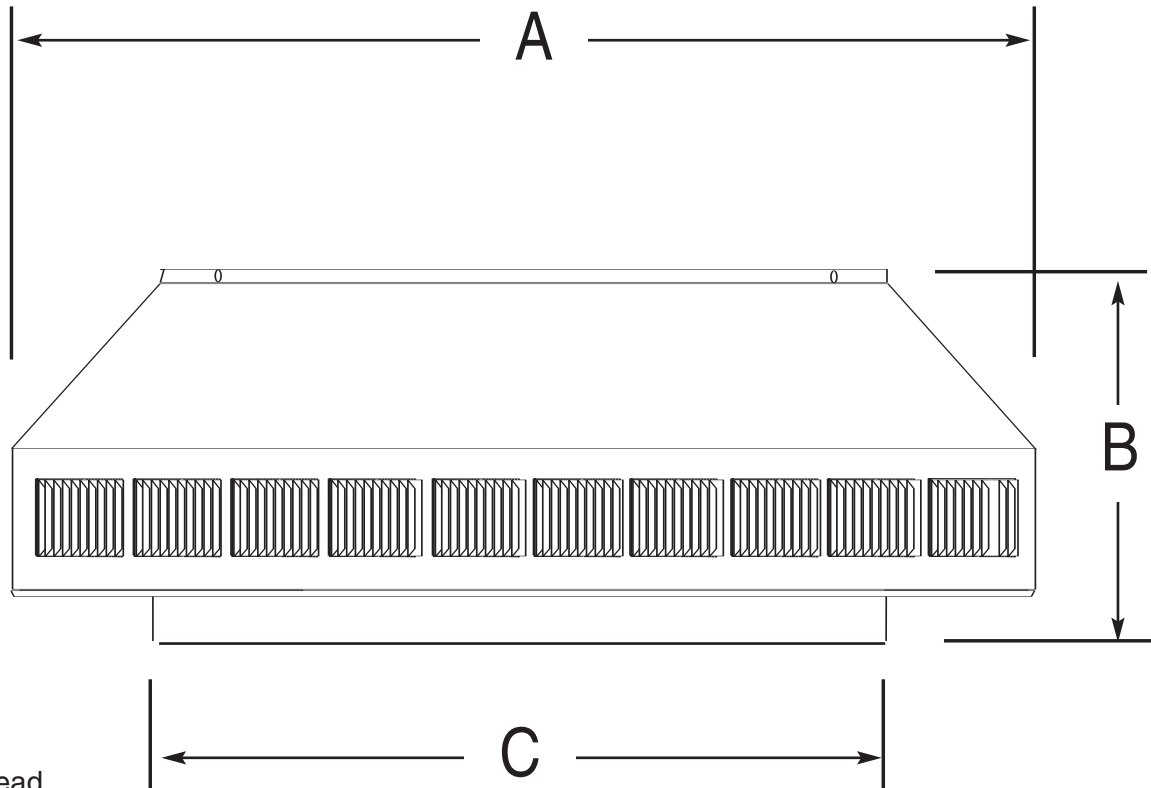

POP VENT DIAGRAM

10" Diameter Head Only

- All Aluminum
- Removable Head
- No Moving Parts
- Lifetime Guarantee

LEGEND:

- A = Width of head
- B = Height of head
- C = Diameter of throat

Dimensional Data - PV-10