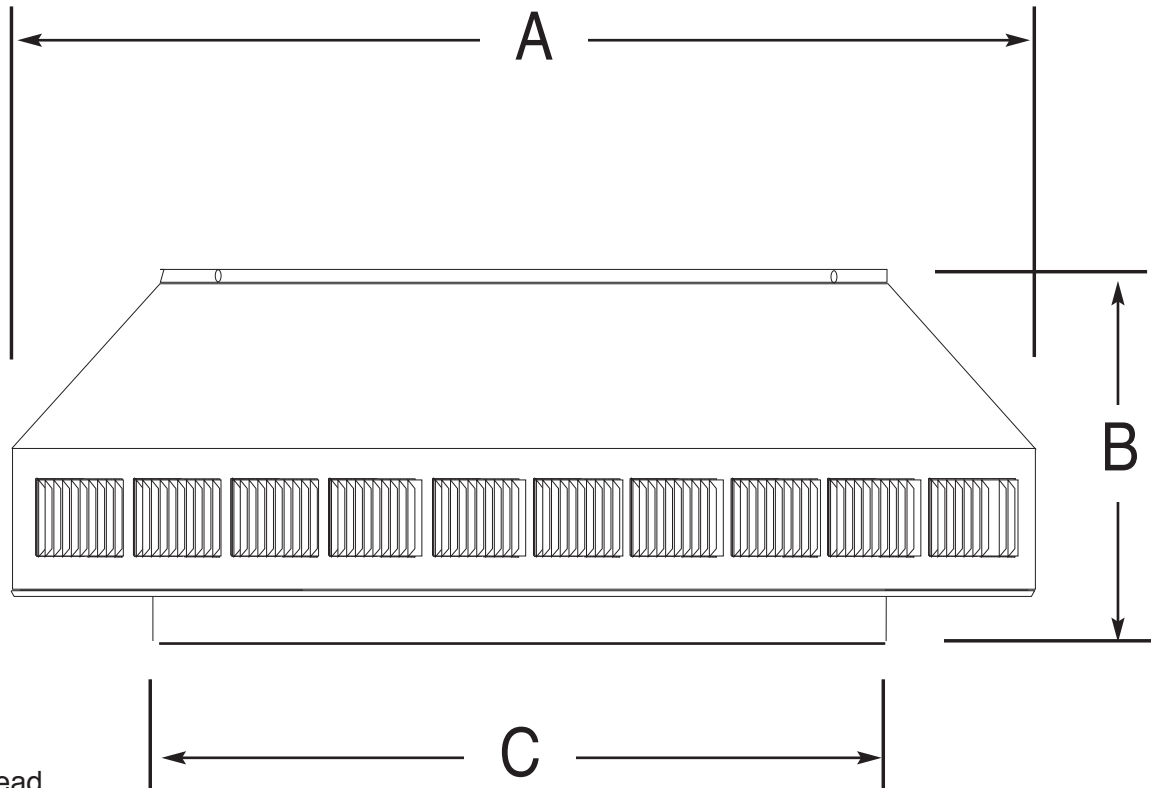

POP VENT DIAGRAM

10" Diameter Head Only

- All Aluminum
- Removable Head
- No Moving Parts
- 5 Year Guarantee

LEGEND:

- A = Width of head
- B = Height of head
- C = Diameter of throat

Dimensional Data - PV-10