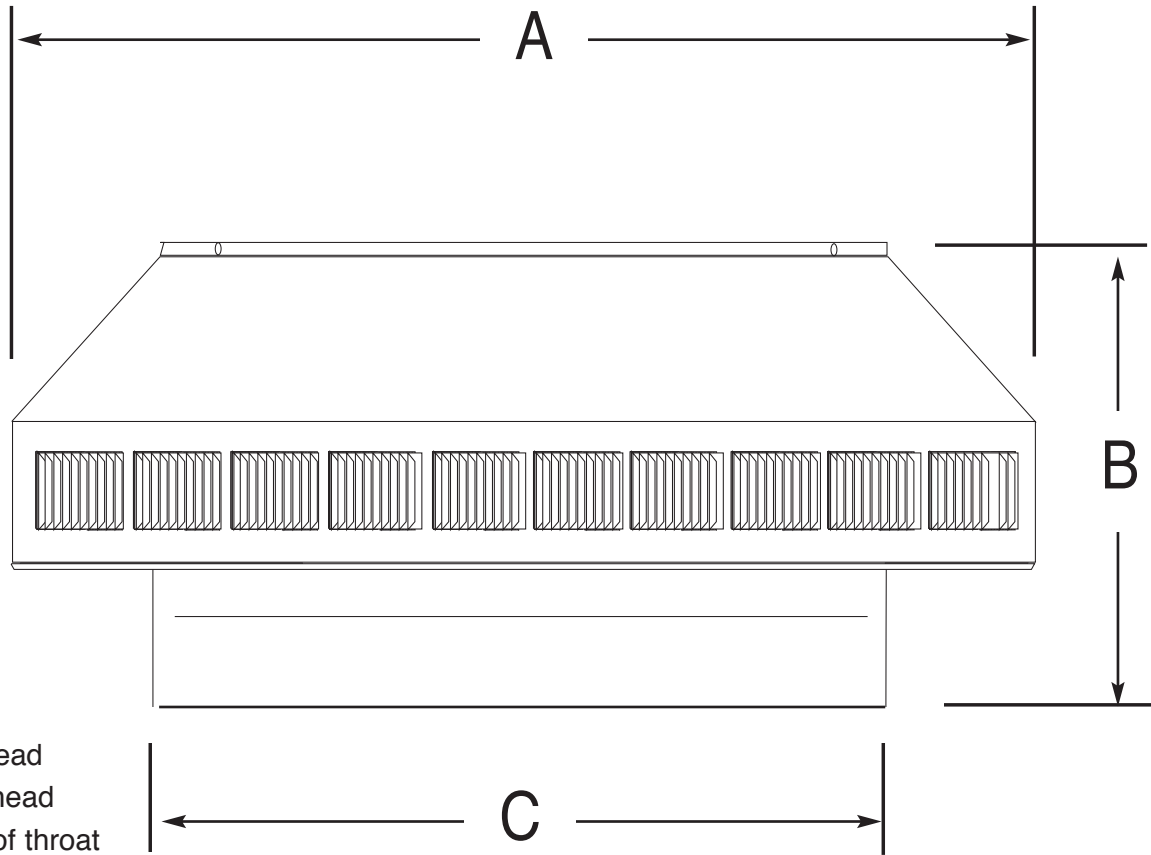

# POP VENT DIAGRAM

## 10" Diameter Retrofit for Existing Base or Pipe

- All Aluminum
- Removable Head
- No Moving Parts
- 5 Year Guarantee

LEGEND:  
A = Width of head  
B = Height of head  
C = Diameter of throat