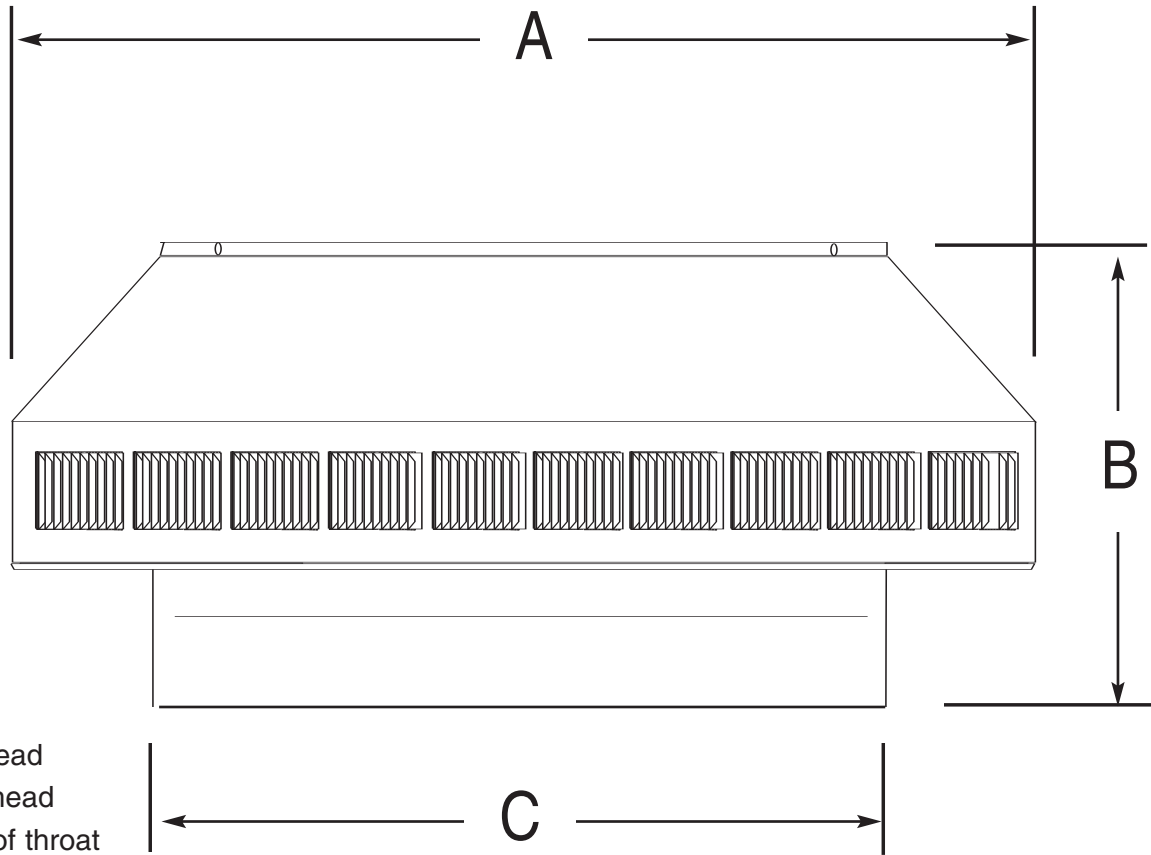

POP VENT DIAGRAM

10" Diameter Retrofit for Existing Base or Pipe

- All Aluminum
- Removable Head
- No Moving Parts
- Lifetime Guarantee

Dimensional Data - PV-10-RF

| | A | B | C | Weight |
|----------------|----|---|----|--------|
| Size in inches | 14 | 7 | 10 | 2 lbs |