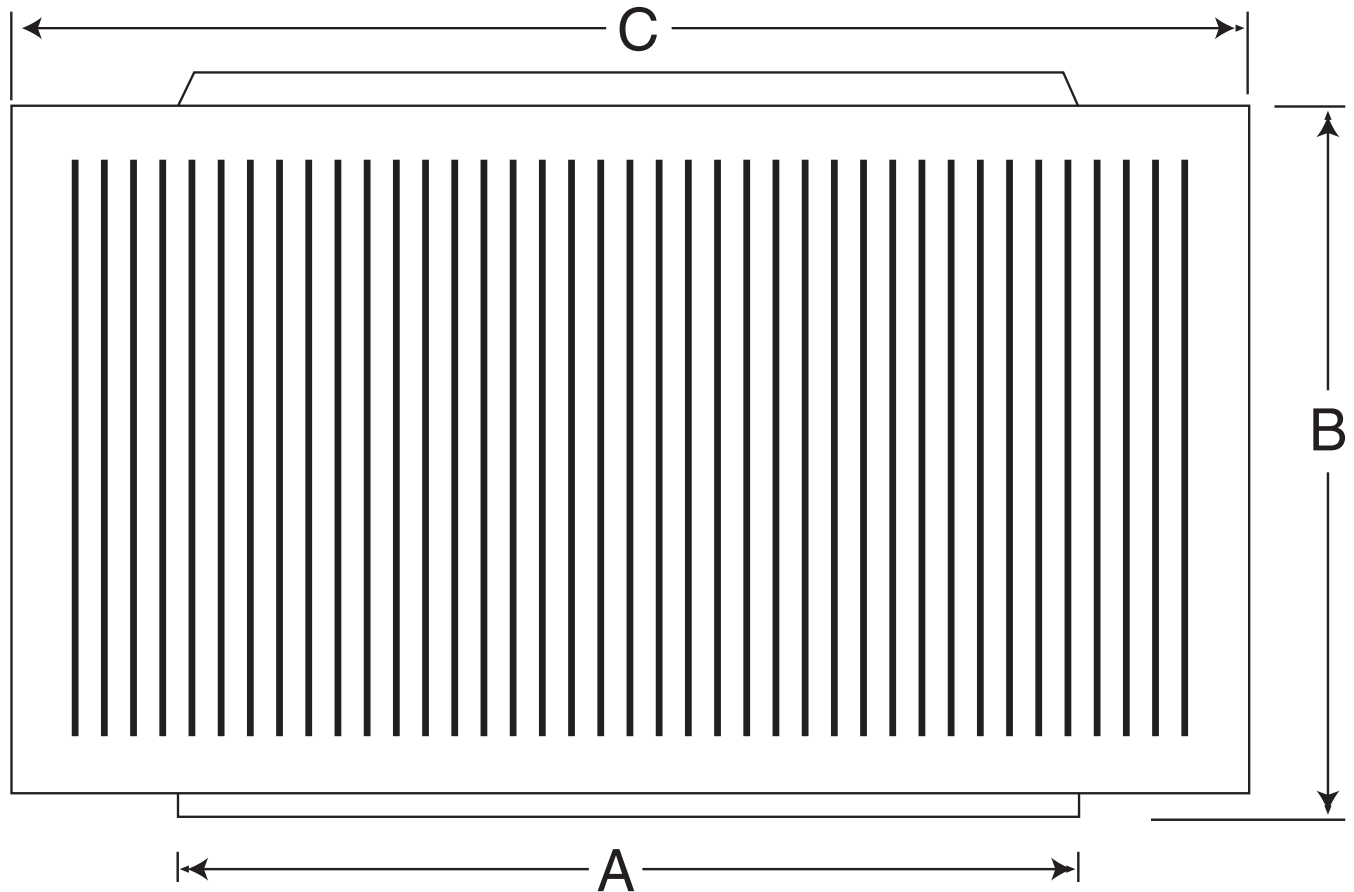

AURA VENT DIAGRAM

8" Diameter Head Only - Replacement Part

- All Aluminum
- Removable Head
- No Moving Parts
- Lifetime Guarantee

LEGEND:

A = Diameter of throat

B = Height of head

C = Width of head

Dimensional Data AV-8