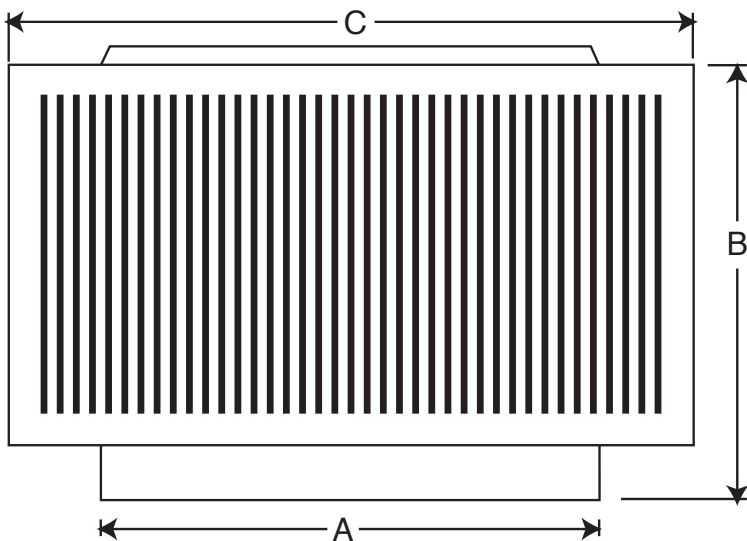

AURA RETRO-FIT VENT DIAGRAM

8" Diameter for an Existing Turbine Base or Vent Pipe

- *All Aluminum*
- *Removable Head*
- *No Moving Parts*
- *Lifetime Guarantee*

LEGEND:

A = Diameter of throat

B = Height of head

C = Width of head

Dimensional Data AV-8-RF

	A	B	C	Weight
Size in inches	8	7	11	2.5

ACTIVE VENTILATION PRODUCTS, INC.

800-247-3463 845-565-7770

www.roofvents.com • E-mail: roofvents@aol.com • Fax 845-562-8963