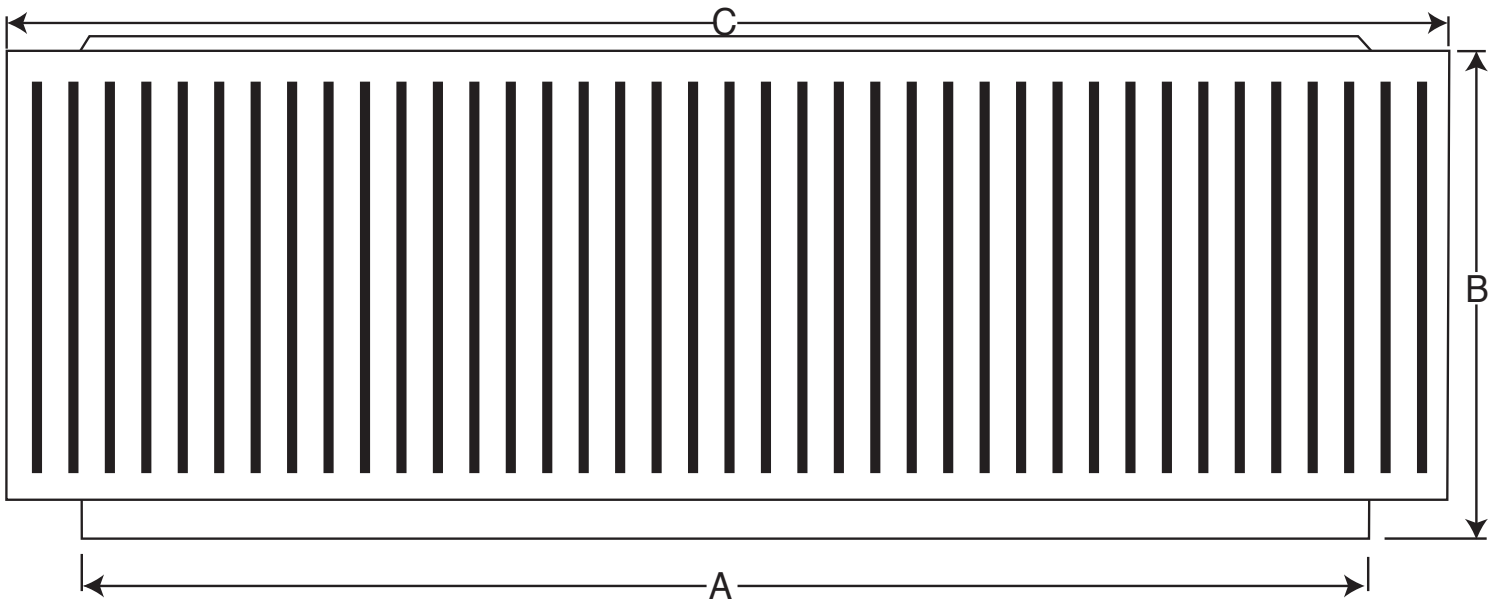

## 72" Diameter for an Existing Turbine Base or Vent Pipe

- All Aluminum
- Removable Head
- No Moving Parts
- Lifetime Guarantee

### LEGEND:

A = Diameter of throat

B = Height of head

C = Width of head