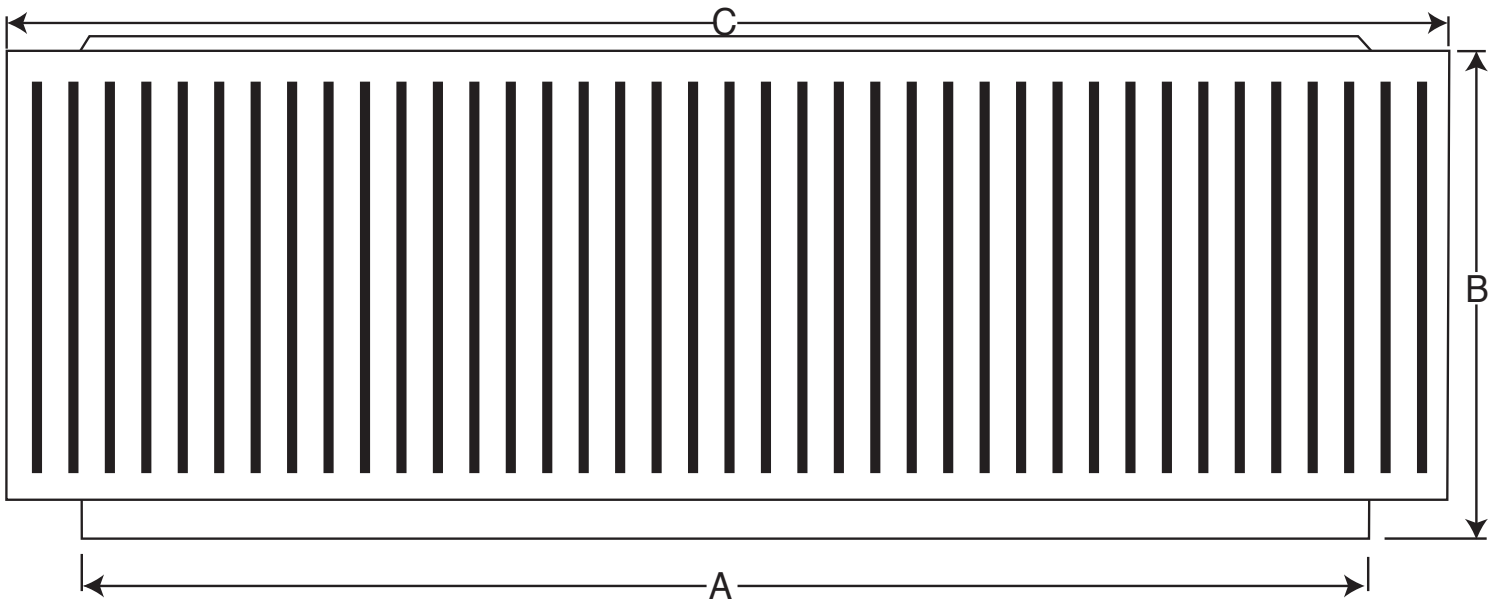

AURA RETRO-FIT VENT DIAGRAM

60" Diameter for an Existing Turbine Base or Vent Pipe

- All Aluminum
- Removable Head
- No Moving Parts
- Lifetime Guarantee

LEGEND:

A = Diameter of throat

B = Height of head

C = Width of head