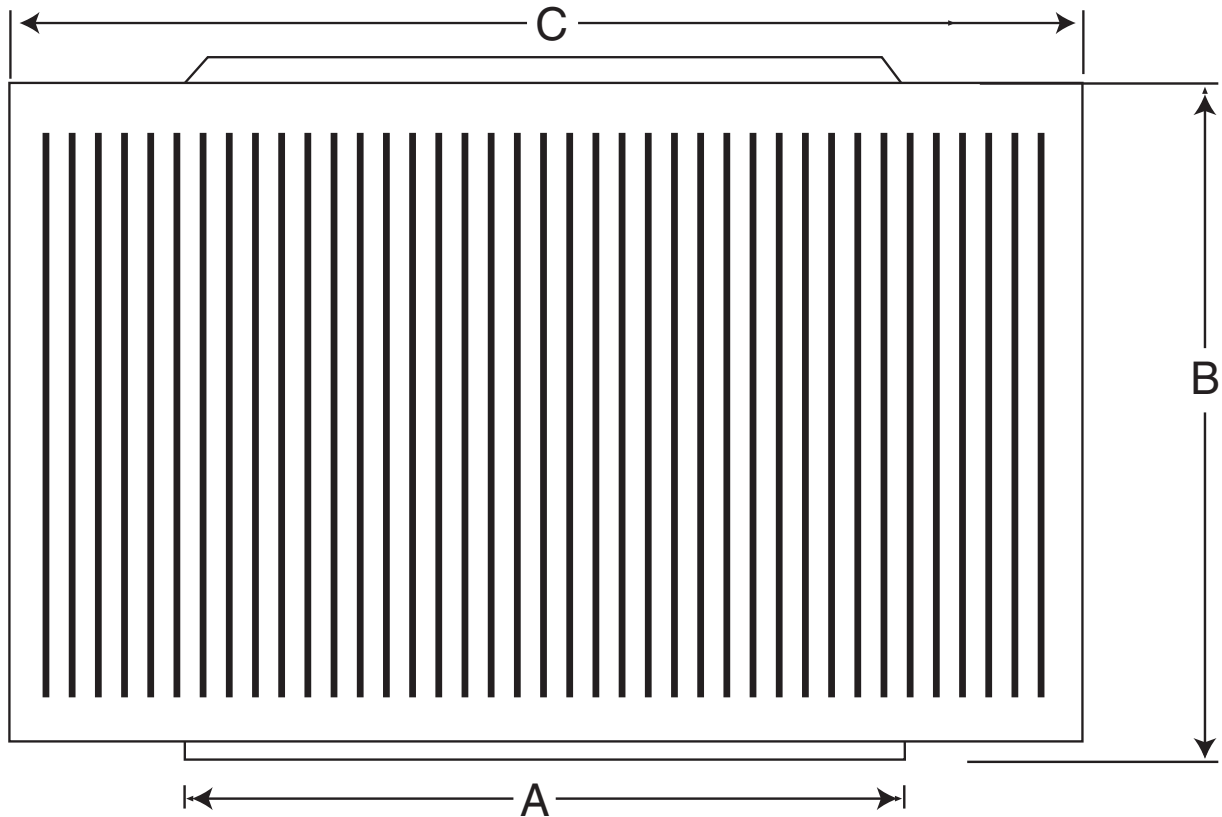

# AURA VENT DIAGRAM

## 6" Diameter Head Only - Replacement Part

- All Aluminum
- Removable Head
- No Moving Parts
- Lifetime Guarantee

### LEGEND:

A = Diameter of throat

B = Height of head

C = Width of head