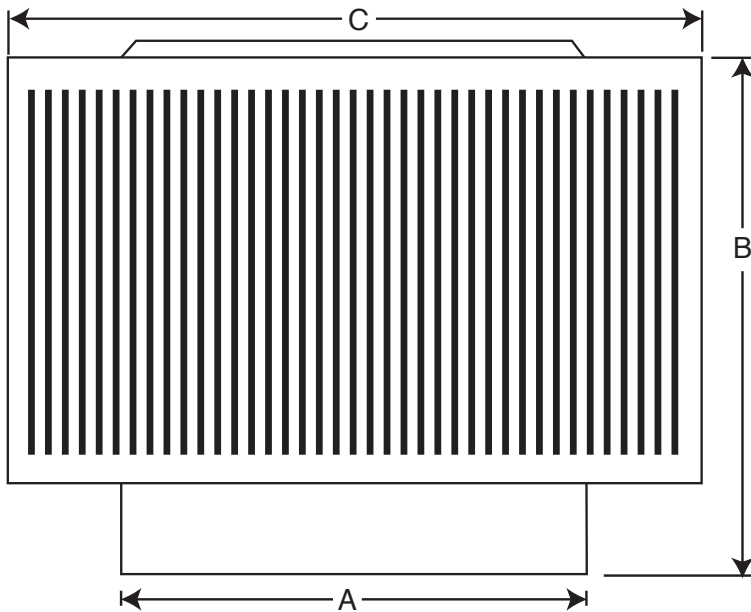

AURA RETRO-FIT VENT DIAGRAM

6" Diameter for an Existing Turbine Base or Vent Pipe

- *All Aluminum*
- *Removable Head*
- *No Moving Parts*
- *Lifetime Guarantee*

LEGEND:

A = Diameter of throat

B = Height of head

C = Width of head

Dimensional Data AV-6-RF

	A	B	C	Weight
Size in inches	6	7	9	2

ACTIVE VENTILATION PRODUCTS, INC.

800-247-3463 845-565-7770

www.roofvents.com • E-mail: roofvents@aol.com • Fax 845-562-8963