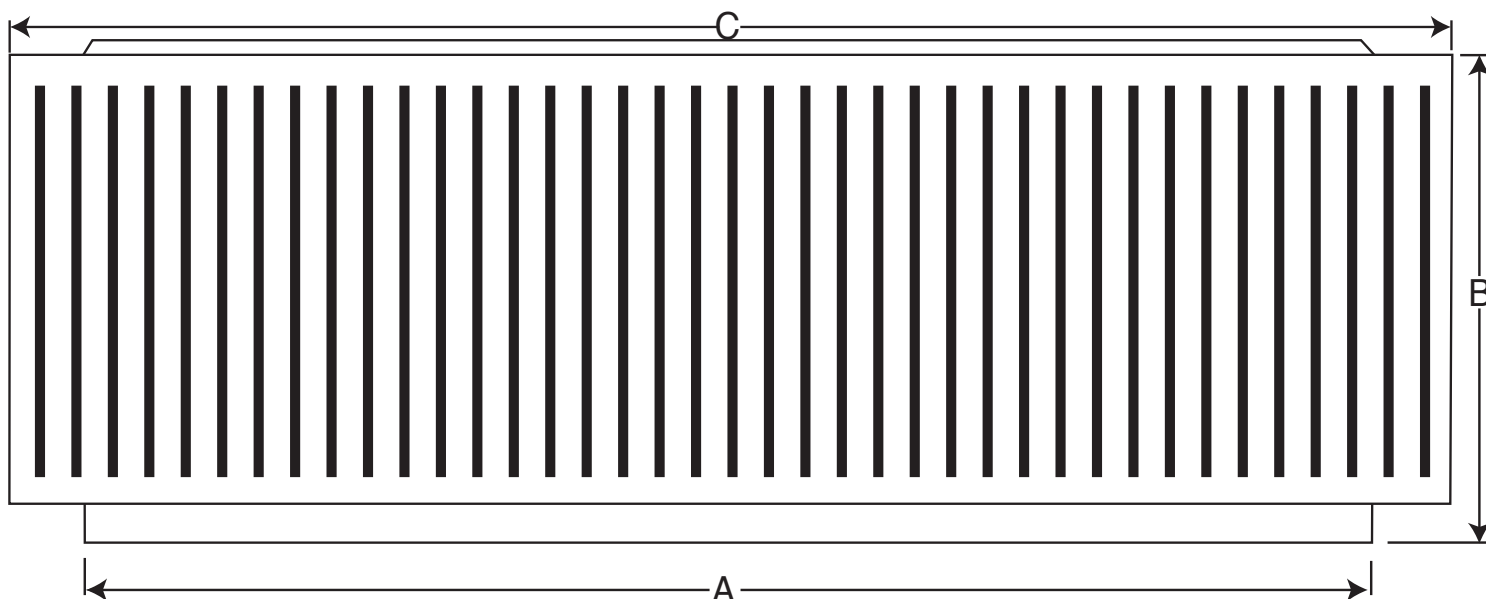

# AURA RETRO-FIT VENT DIAGRAM

## 54" Diameter for an Existing Turbine Base or Vent Pipe

- All Aluminum
- Removable Head
- No Moving Parts
- Lifetime Guarantee

### LEGEND:

A = Diameter of throat

B = Height of head

C = Width of head