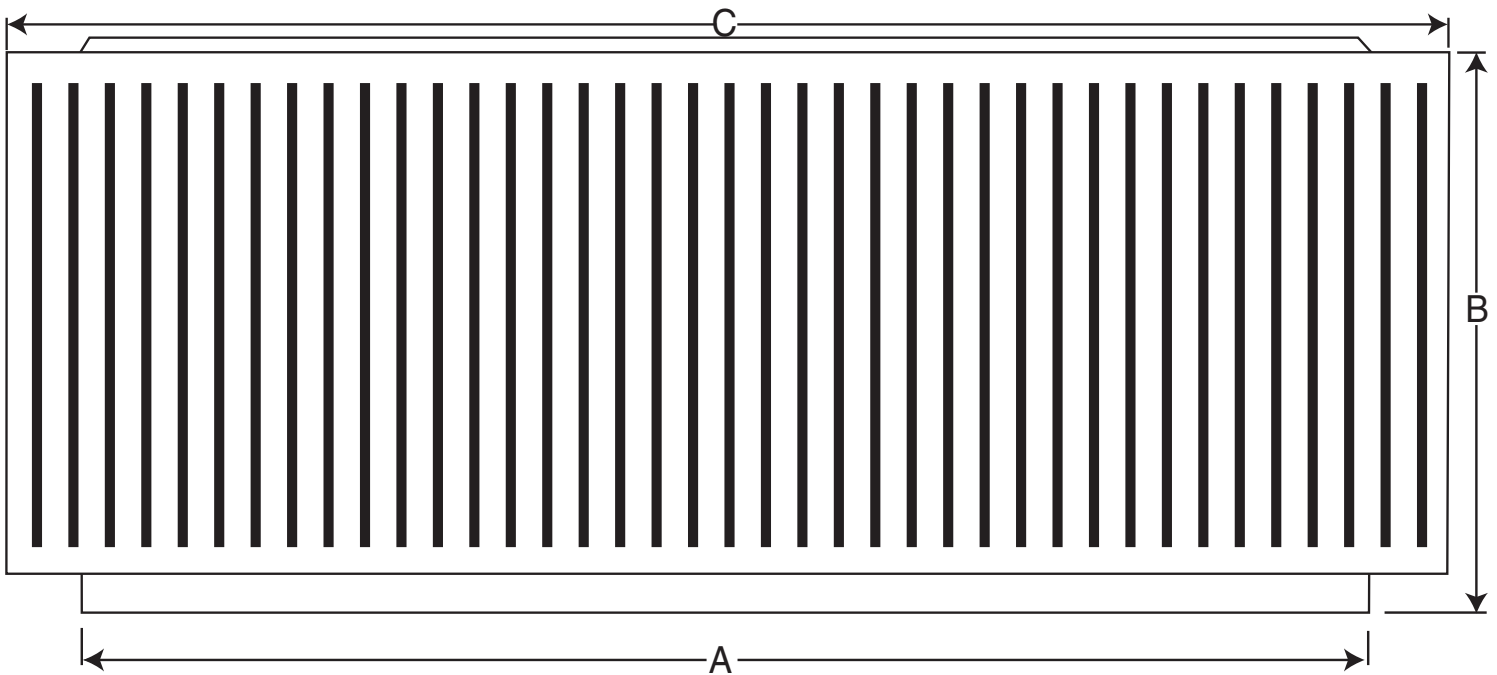

AURA RETRO-FIT VENT DIAGRAM

48" Diameter for an Existing Turbine Base or Vent Pipe

- All Aluminum
- Removable Head
- No Moving Parts
- Lifetime Guarantee

LEGEND:

A = Diameter of throat

B = Height of head

C = Width of head

Dimensional Data AV-48-RF

	A	B	C	Weight
Size in inches	48	21	54	60

ACTIVE VENTILATION PRODUCTS, INC.

800-247-3463 845-565-7770

www.roofvents.com • E-mail: roofvents@aol.com • Fax 845-562-8963