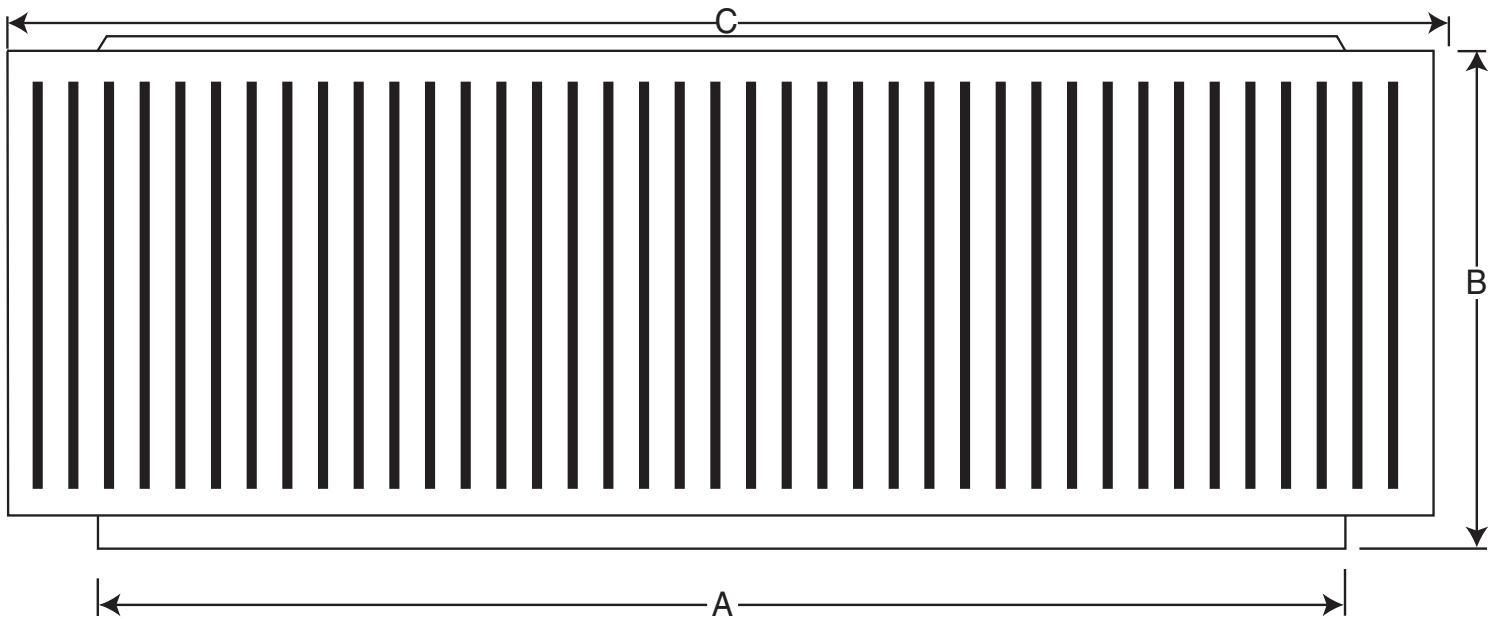

## 42" Diameter for an Existing Turbine Base or Vent Pipe

- All Aluminum
- Removable Head
- No Moving Parts
- Lifetime Guarantee

### LEGEND:

A = Diameter of throat

B = Height of head

C = Width of head