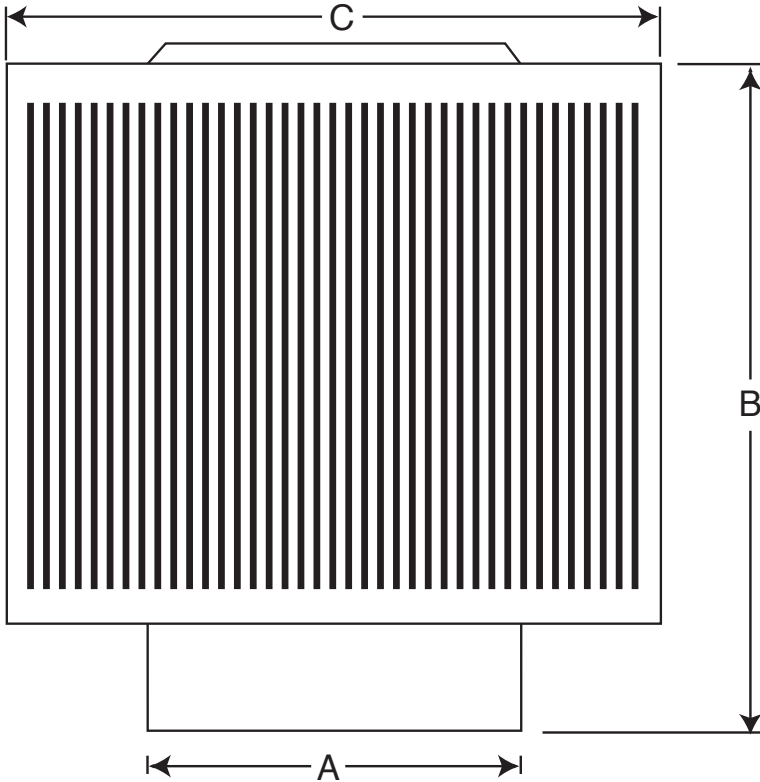

AURA RETRO-FIT VENT DIAGRAM

4" Diameter for an Existing Turbine Base or Vent Pipe

- *All Aluminum*
- *Removable Head*

- *No Moving Parts*
- *Lifetime Guarantee*

LEGEND:

A = Diameter of throat

B = Height of head

C = Width of head

Dimensional Data AV-4-RF

	A	B	C	Weight
Size in inches	4	7	7	1

ACTIVE VENTILATION PRODUCTS, INC.

800-247-3463 845-565-7770

www.roofvents.com • E-mail: roofvents@aol.com • Fax 845-562-8963