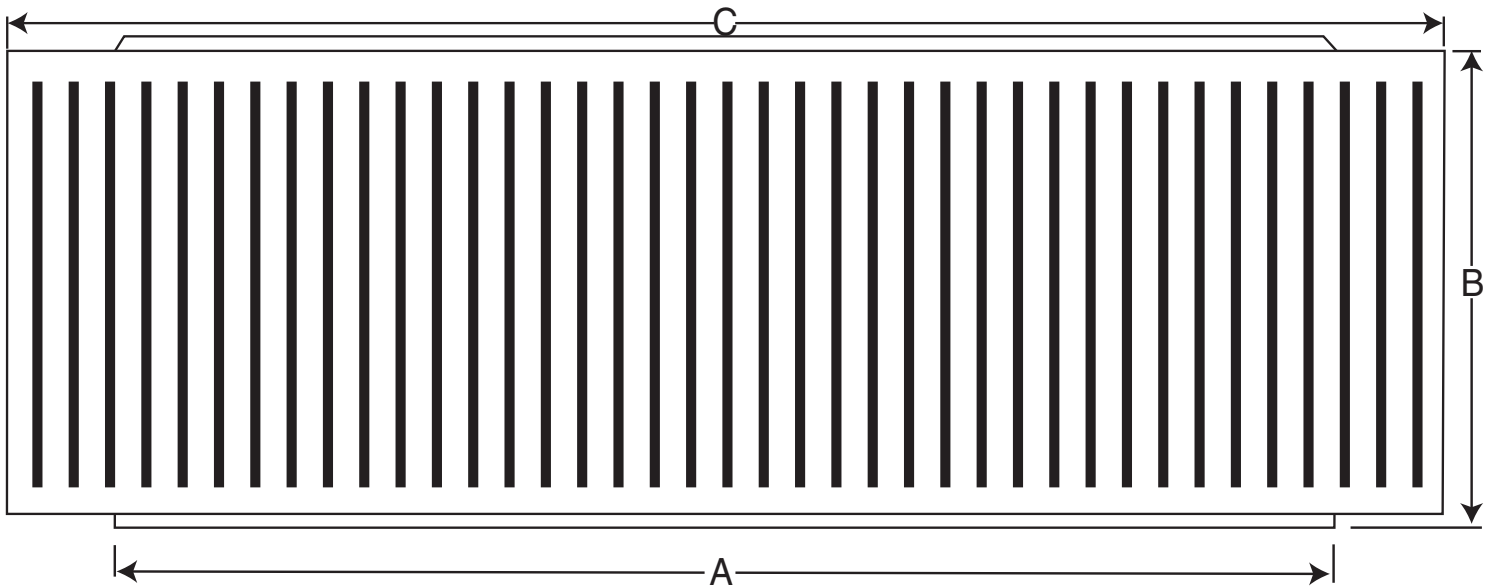

AURA V ENT DIAGRAM

36" Diameter Head Only - Replacement Part

- *All Aluminum*
- *Removable Head*
- *No Moving Parts*
- *Lifetime Guarantee*

LEGEND:

A = Diameter of throat

B = Height of head

C = Width of head