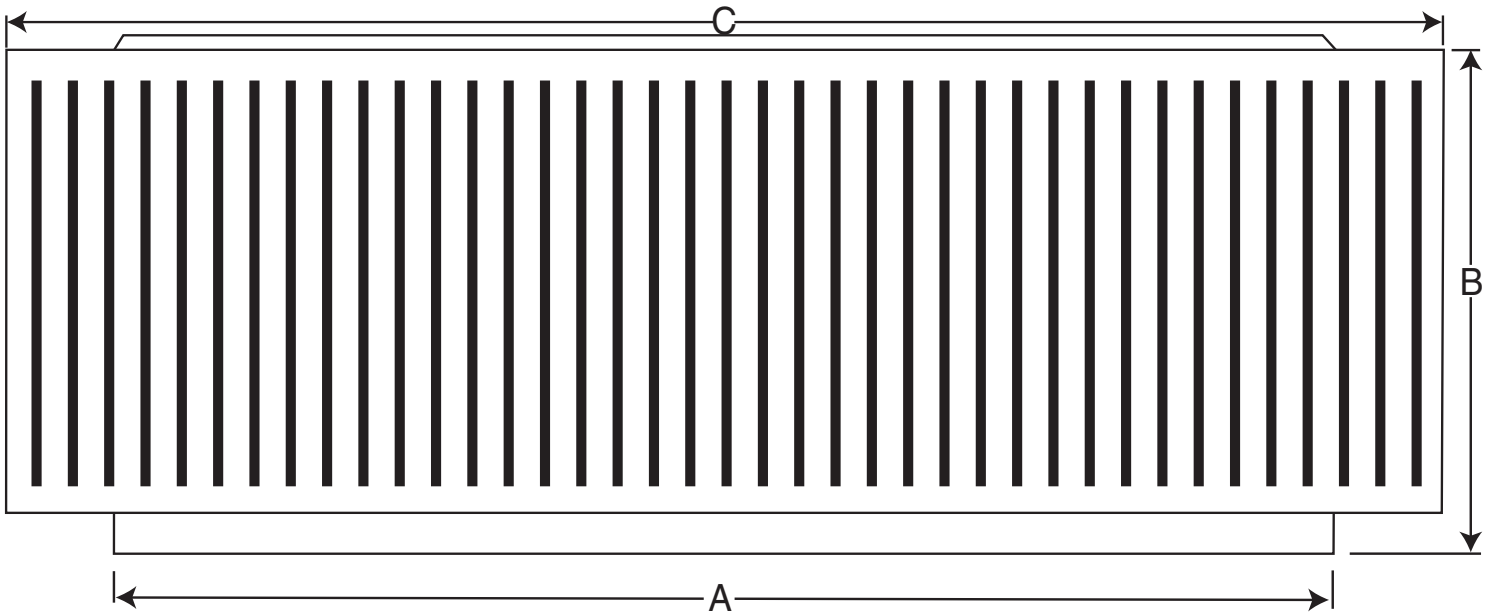

## 36" Diameter for an Existing Turbine Base or Vent Pipe

- All Aluminum
- Removable Head
- No Moving Parts
- Lifetime Guarantee

### LEGEND:

A = Diameter of throat

B = Height of head

C = Width of head