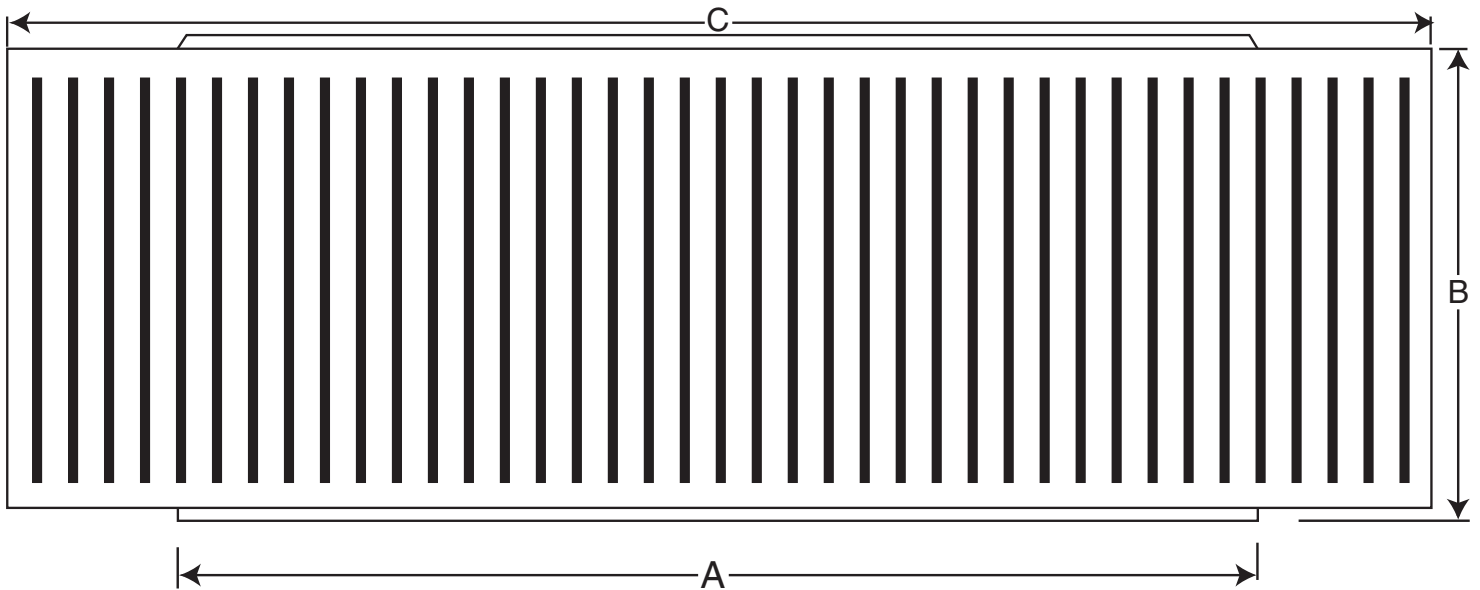

AURA VENT DIAGRAM

30" Diameter Head Only - Replacement Part

- All Aluminum
- Removable Head
- No Moving Parts
- Lifetime Guarantee

LEGEND:

A = Diameter of throat

B = Height of head

C = Width of head

Dimensional Data AV-30