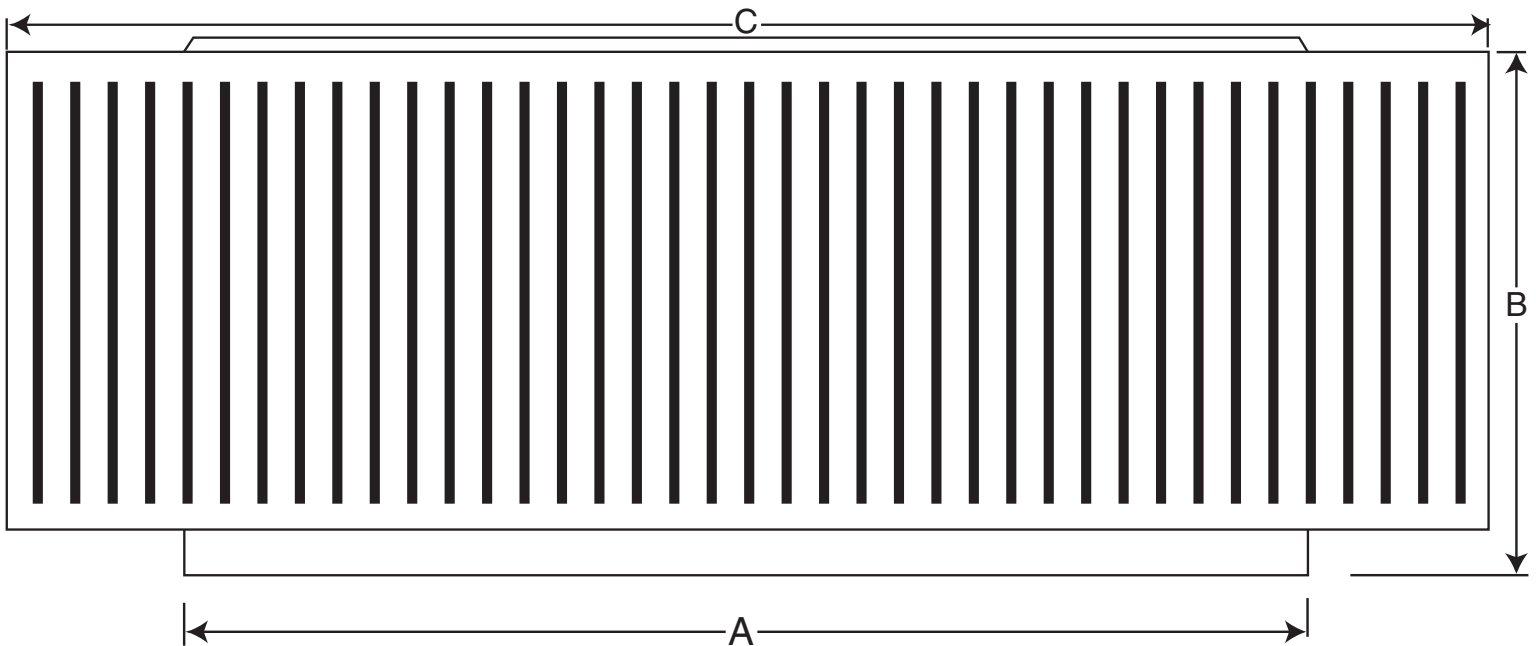

# AURA RETRO-FIT VENT DIAGRAM

## 30" Diameter for an Existing Turbine Base or Vent Pipe

- All Aluminum
- Removable Head
- No Moving Parts
- Lifetime Guarantee

### LEGEND:

A = Diameter of throat

B = Height of head

C = Width of head