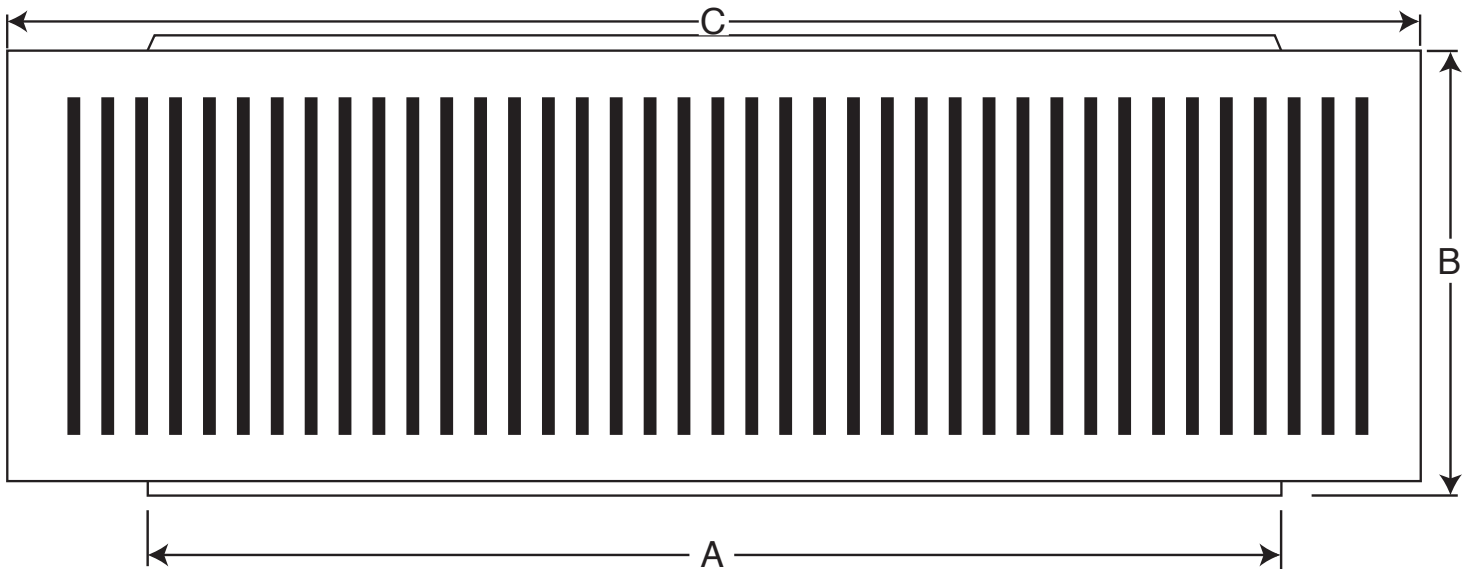

AURA VENT DIAGRAM

24" Diameter Head Only - Replacement Part

- All Aluminum
- Removable Head
- No Moving Parts
- Lifetime Guarantee

LEGEND:

A = Diameter of throat

B = Height of head

C = Width of head

Dimensional Data AV-24