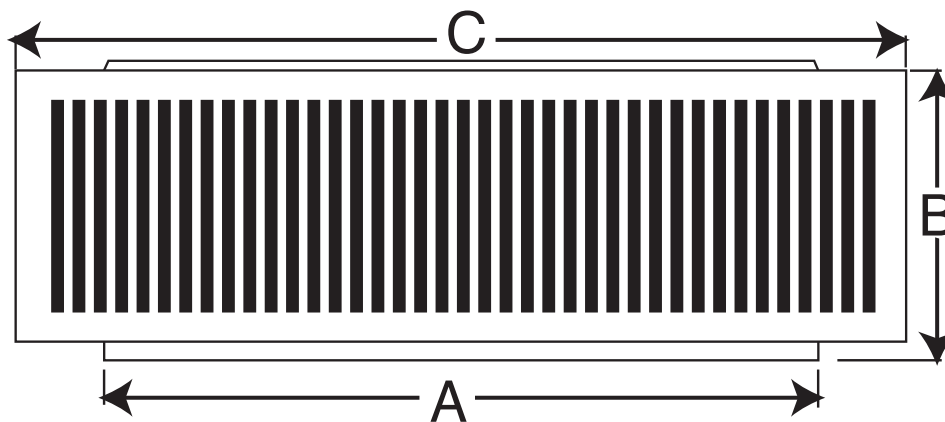

AURA RETRO-FIT VENT DIAGRAM

24" Diameter for an Existing Turbine Base or Vent Pipe

- All Aluminum
- Removable Head
- No Moving Parts
- Lifetime Guarantee

LEGEND:

A = Diameter of throat

B = Height of head

C = Width of head

Dimensional Data AV-24-RF

	A	B	C	Weight
Size in inches	24	10.5	30	17

ACTIVE VENTILATION PRODUCTS, INC.

800-247-3463 845-565-7770

www.roofvents.com • E-mail: roofvents@aol.com • Fax 845-562-8963