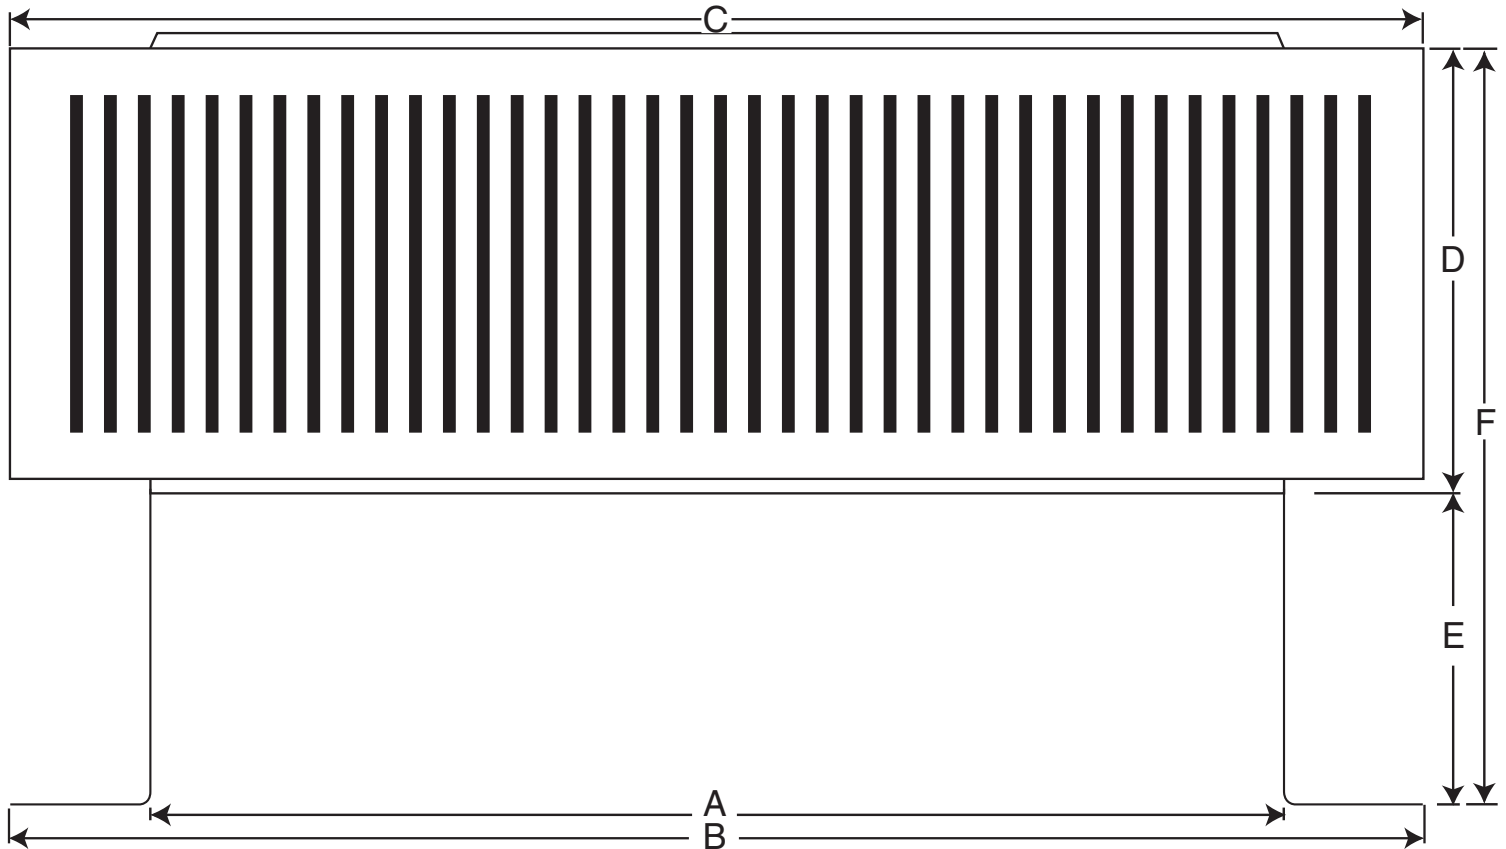

AURA VENT DIAGRAM

24" Diameter with 6" Collar and Square Flange

- All Aluminum
- Removable Head
- No Moving Parts
- Lifetime Guarantee

LEGEND:

A = Diameter of throat

B = Width of flange

C = Width of head

D = Height of head

E = Height of collar

F = Total overall height

Dimensional Data AV-24-C6

	A	B	C	D	E	F	Weight
Size in inches	24	30	30	9.5	6	15.5	17

ACTIVE VENTILATION PRODUCTS, INC.

800-247-3463 845-565-7770

www.roofvents.com • E-mail: roofvents@aol.com • Fax 845-562-8963