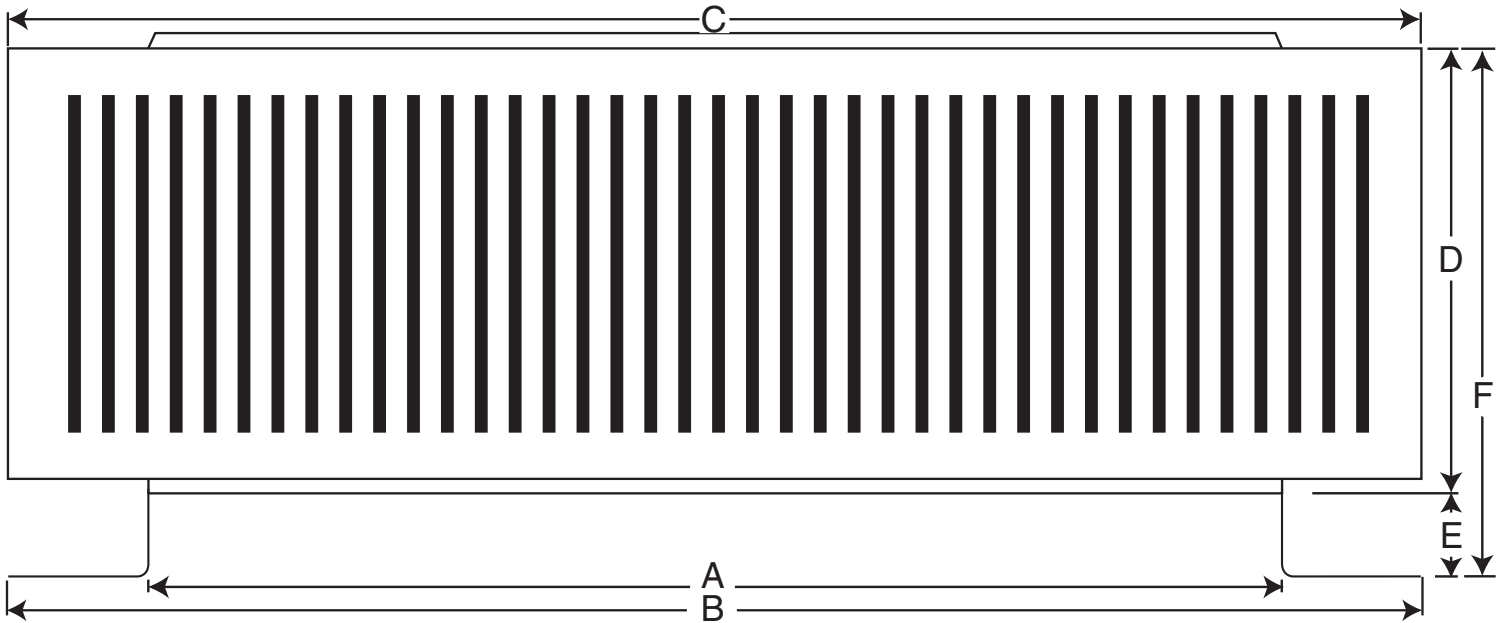

# AURA VENT DIAGRAM

## 24" Diameter with 2" Collar and Square Flange

- All Aluminum
- Removable Head
- No Moving Parts
- Lifetime Guarantee

### LEGEND:

A = Diameter of throat

B = Width of flange

C = Width of head

D = Height of head

E = Height of collar

F = Total overall height