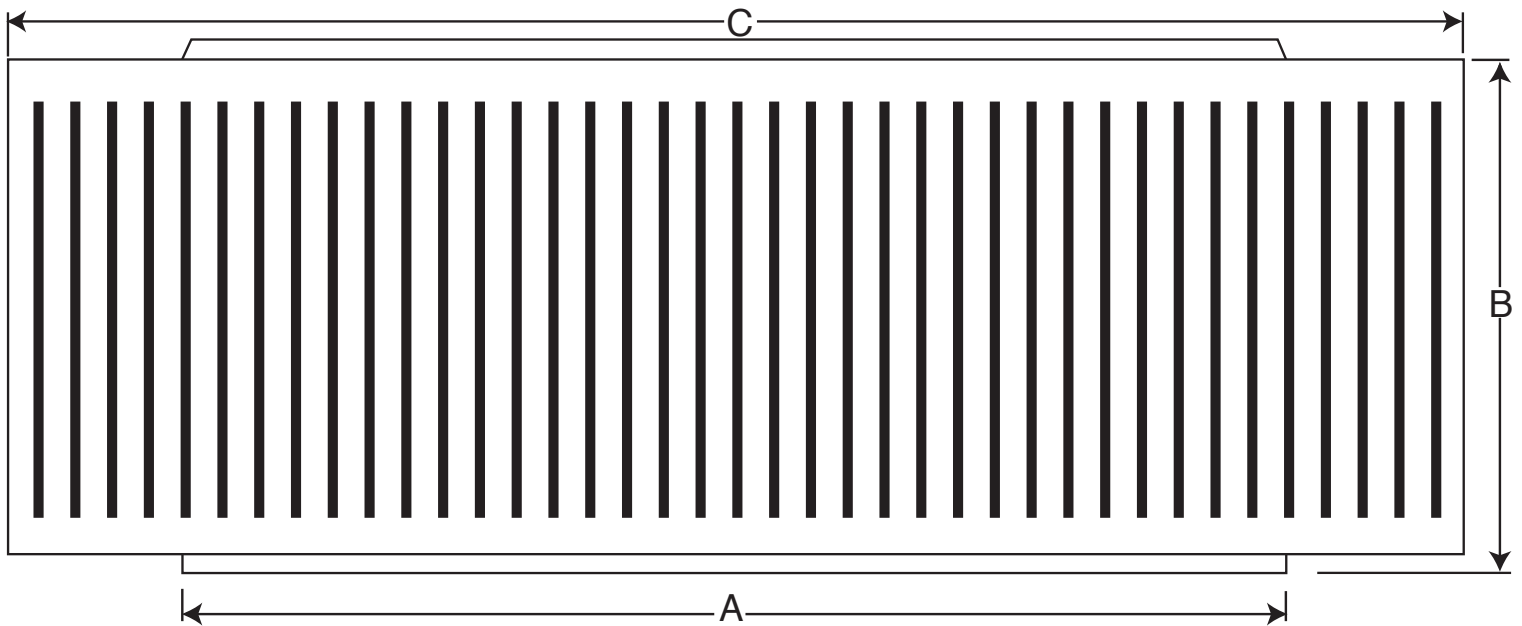

AURA VENT DIAGRAM

20" Diameter Head Only - Replacement Part

- All Aluminum
- Removable Head
- No Moving Parts
- Lifetime Guarantee

LEGEND:

A = Diameter of throat

B = Height of head

C = Width of head

Dimensional Data AV-20