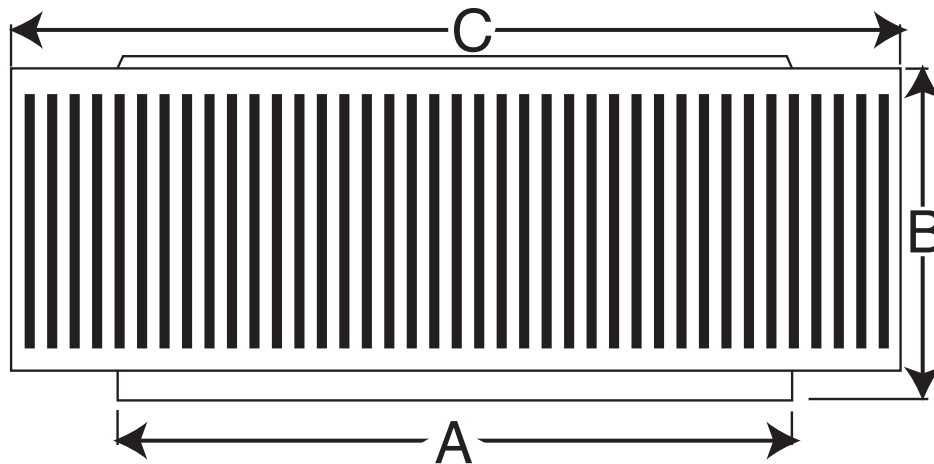

AURA RETRO-FIT VENT DIAGRAM

20" Diameter for an Existing Turbine Base or Vent Pipe

- All Aluminum
- Removable Head
- No Moving Parts
- Lifetime Guarantee

LEGEND:

A = Diameter of throat

B = Height of head

C = Width of head

Dimensional Data AV-20-RF

| | A | B | C | Weight |
|----------------|----|------|------|--------|
| Size in inches | 20 | 10.5 | 25.5 | 15 |

ACTIVE VENTILATION PRODUCTS, INC.

800-247-3463 845-565-7770

www.roofvents.com • E-mail: roofvents@aol.com • Fax 845-562-8963