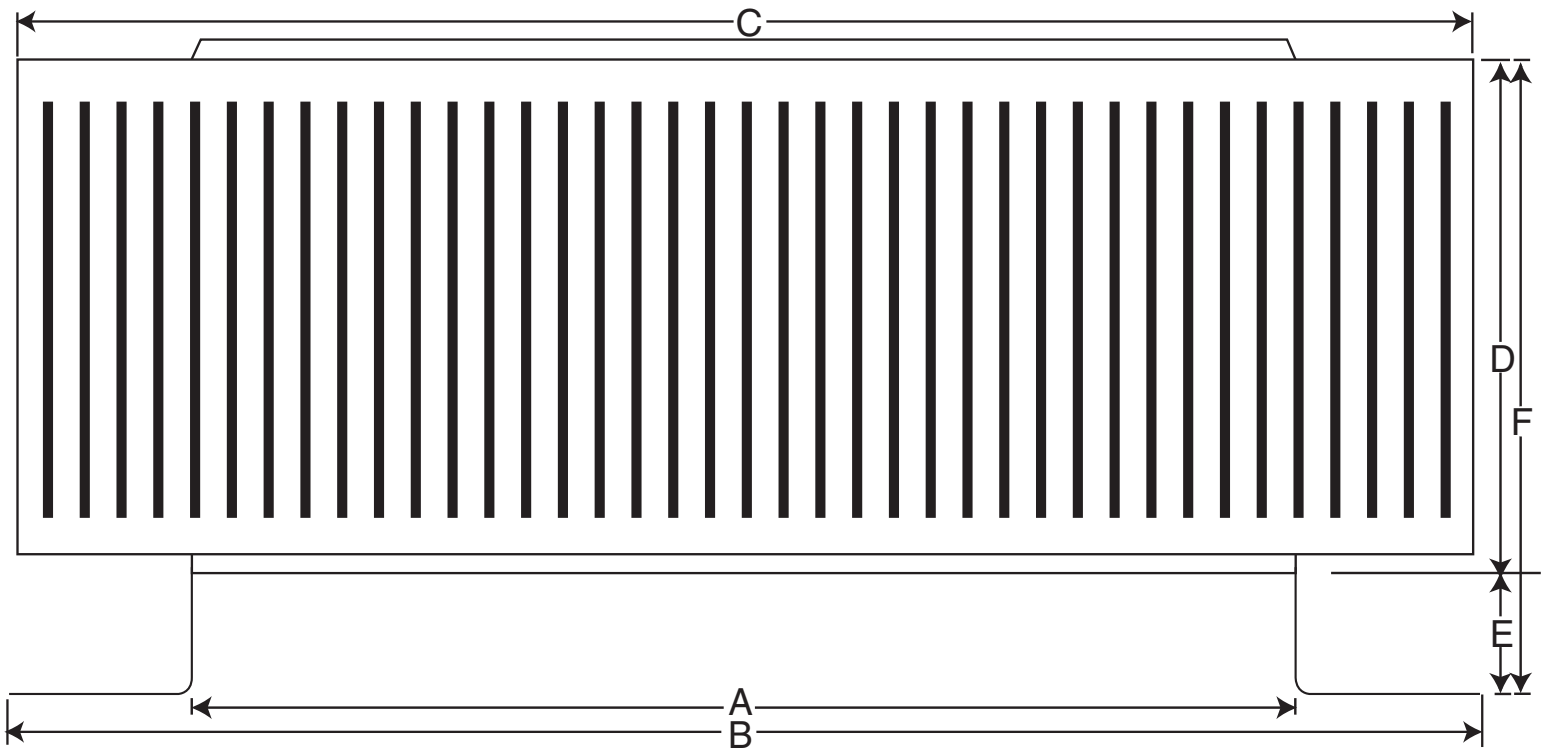

AURA VENT DIAGRAM

20" Diameter with 2" Collar and Square Flange

- All Aluminum
- Removable Head
- No Moving Parts
- Lifetime Guarantee

LEGEND:

A = Diameter of throat

B = Width of flange

C = Width of head

D = Height of head

E = Height of collar

F = Total overall height

Dimensional Data AV-20-C2

	A	B	C	D	E	F	Weight
Size in inches	20	26	25.5	9.5	2	11.5	15

ACTIVE VENTILATION PRODUCTS, INC.

800-247-3463 845-565-7770

www.roofvents.com • E-mail: roofvents@aol.com • Fax 845-562-8963