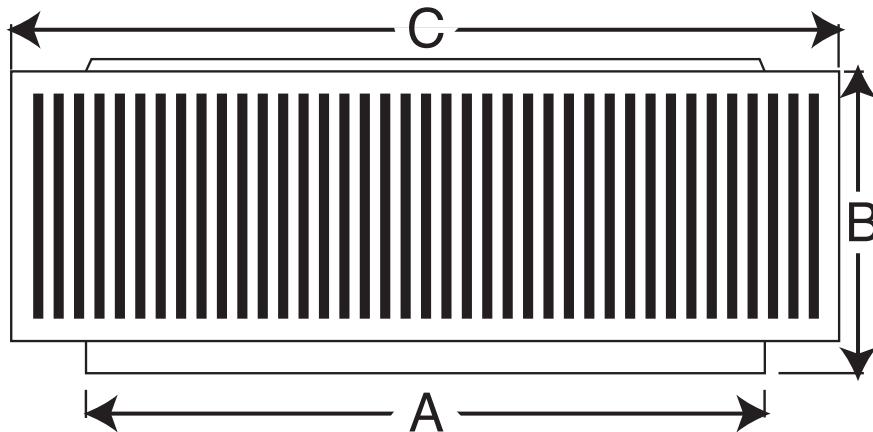

AURA RETRO-FIT VENT DIAGRAM

18" Diameter for an Existing Turbine Base or Vent Pipe

- All Aluminum
- Removable Head
- No Moving Parts
- Lifetime Guarantee

LEGEND:

A = Diameter of throat

B = Height of head

C = Width of head

Dimensional Data AV-18-RF

	A	B	C	Weight
Size in inches	18	8	24	12

ACTIVE VENTILATION PRODUCTS, INC.

800-247-3463 845-565-7770

www.roofvents.com • E-mail: roofvents@aol.com • Fax 845-562-8963