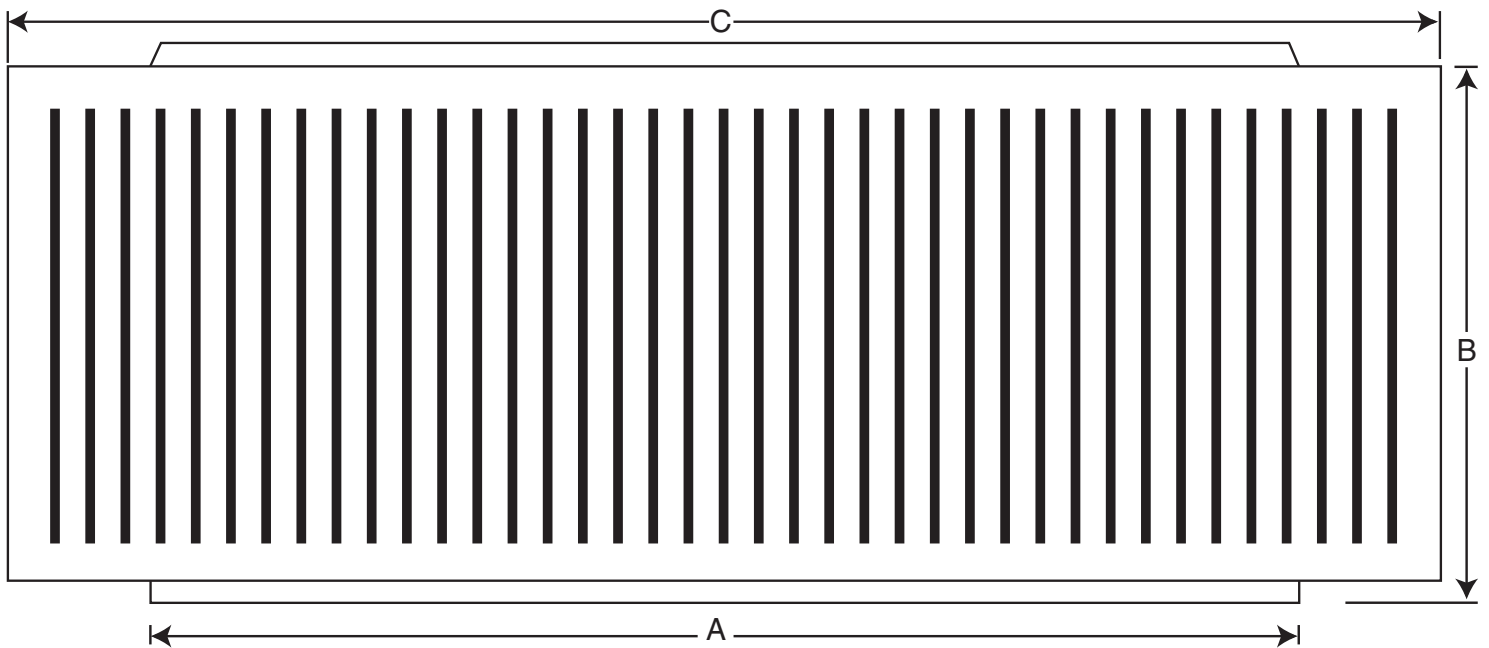

AURA VENT DIAGRAM

16" Diameter Head Only - Replacement Part

- All Aluminum
- Removable Head
- No Moving Parts
- Lifetime Guarantee

LEGEND:

A = Diameter of throat

B = Height of head

C = Width of head

Dimensional Data AV-16