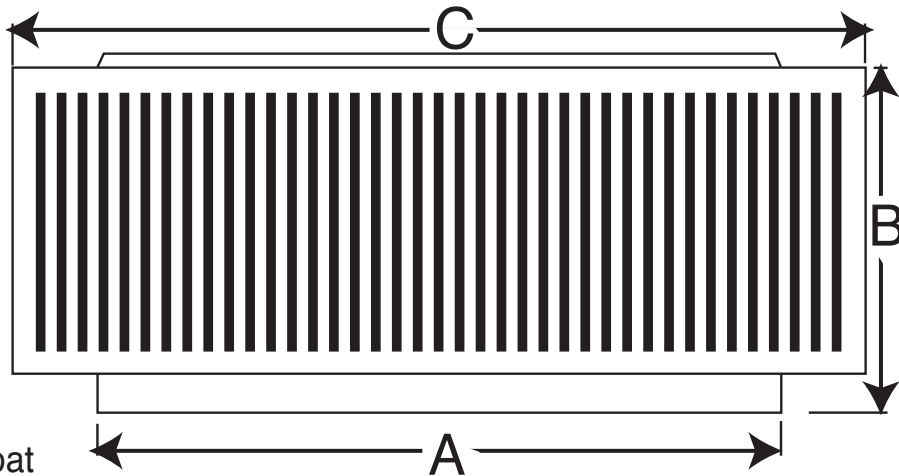

AURA RETRO-FIT VENT DIAGRAM

16" Diameter for an Existing Turbine Base or Vent Pipe

- All Aluminum
- Removable Head
- No Moving Parts
- Lifetime Guarantee

LEGEND:

A = Diameter of throat

B = Height of head

C = Width of head