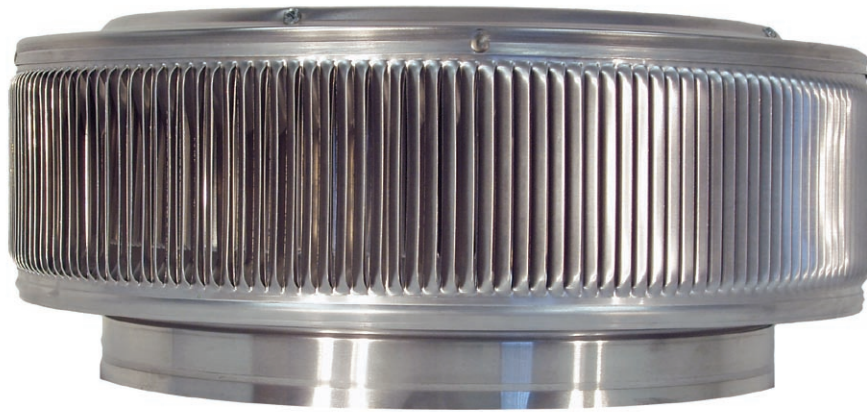

AURA RETRO-FIT VENT DIAGRAM

14" Diameter for an Existing Turbine Base or Vent Pipe

- All Aluminum
- Removable Head
- No Moving Parts
- Lifetime Guarantee

LEGEND:

A = Diameter of throat

B = Height of head

C = Width of head