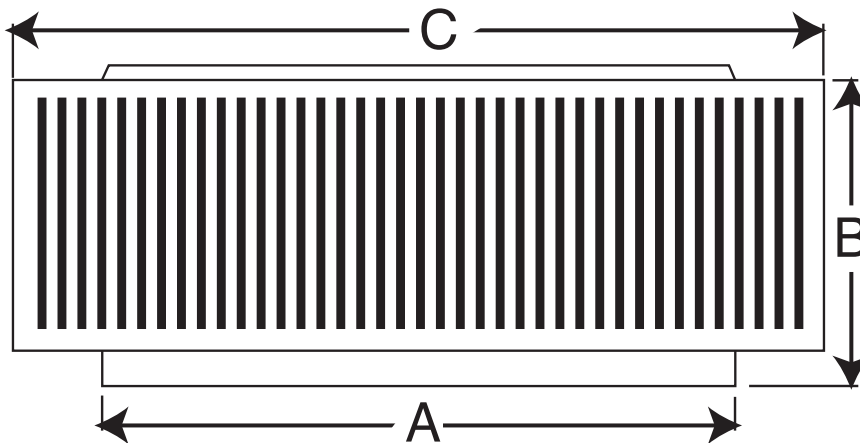

AURA RETRO-FIT VENT DIAGRAM

14" Diameter for an Existing Turbine Base or Vent Pipe

- All Aluminum
- Removable Head
- No Moving Parts
- Lifetime Guarantee

LEGEND:

A = Diameter of throat

B = Height of head

C = Width of head