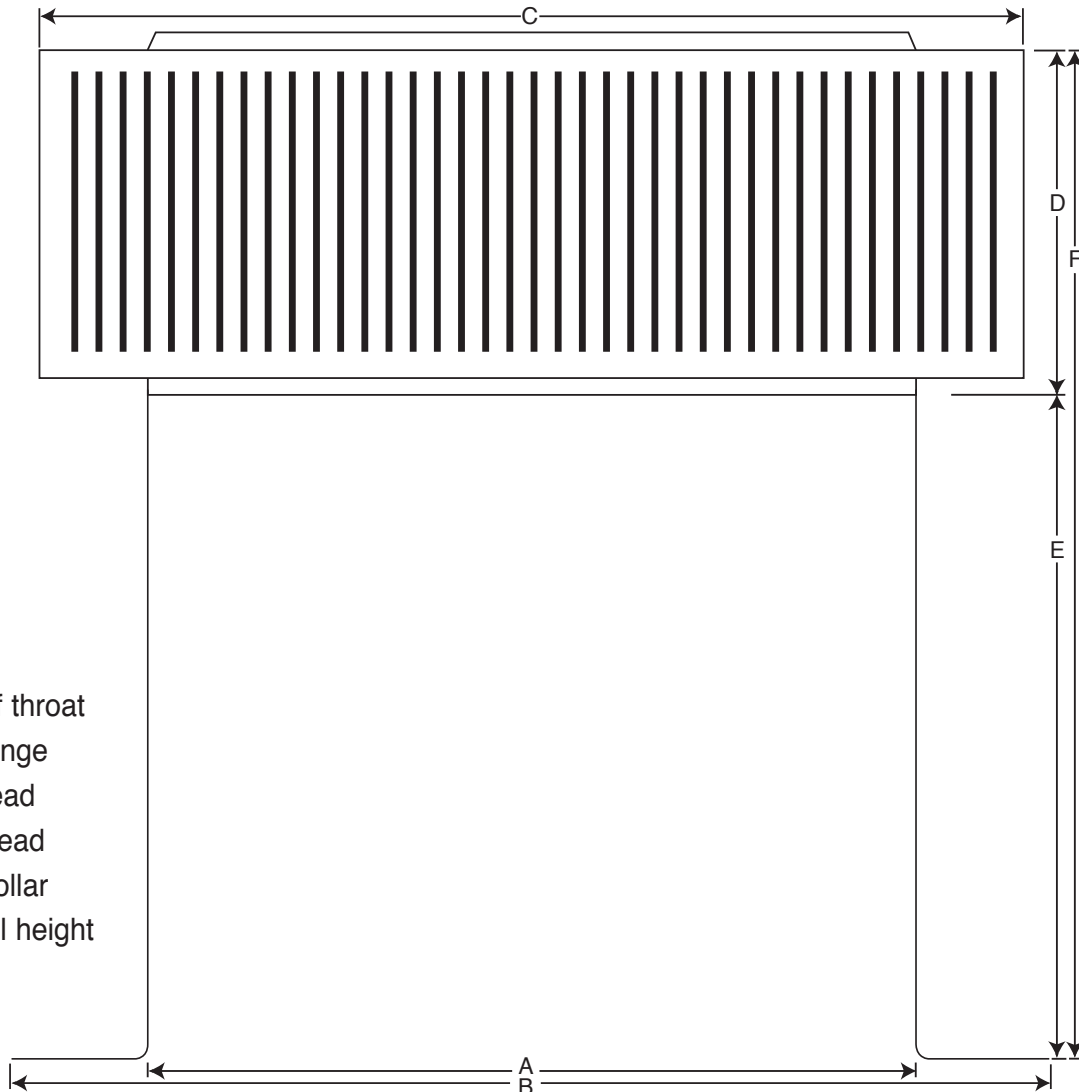

# AURA VENT DIAGRAM

## 14" Diameter with 12" Collar and Square Flange

- All Aluminum
- Removable Head
- No Moving Parts
- Lifetime Guarantee

**LEGEND:**

A = Diameter of throat

B = Width of flange

C = Width of head

D = Height of head

E = Height of collar

F = Total overall height