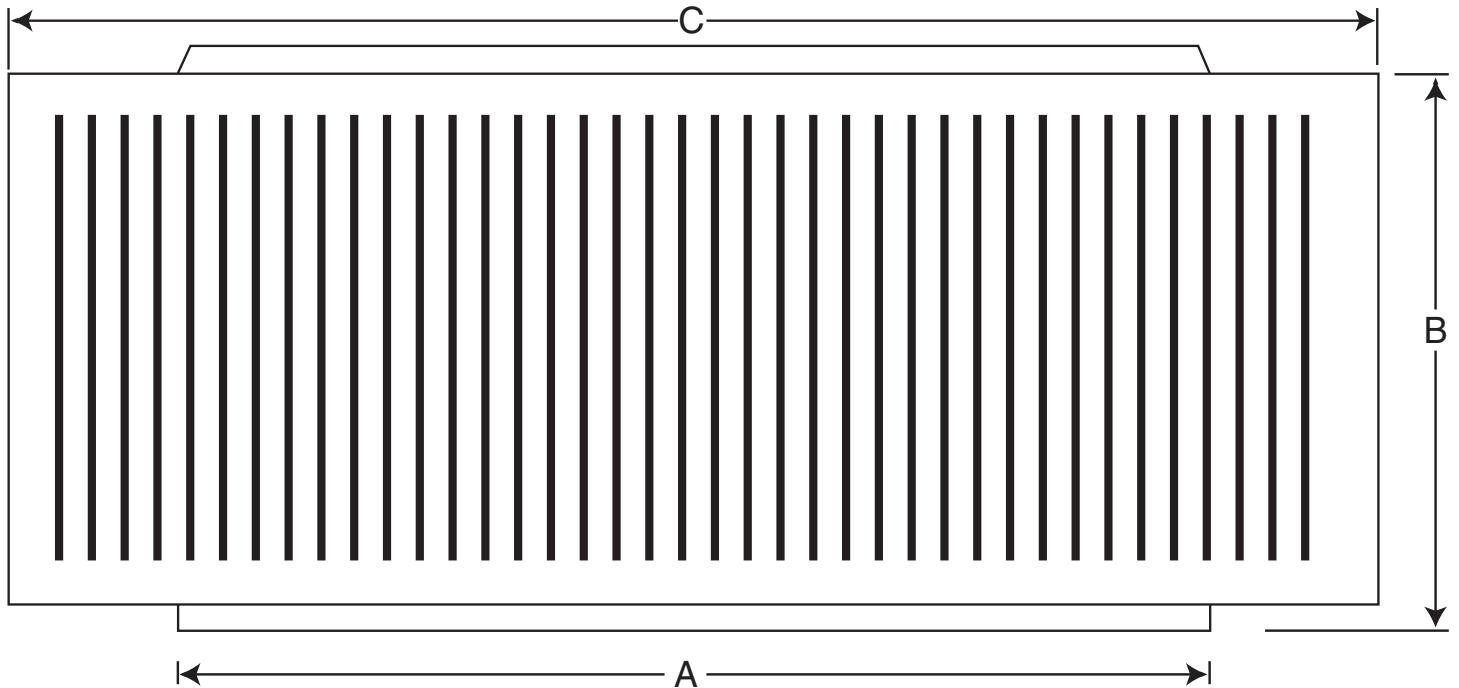

AURA VENT DIAGRAM

12" Diameter Head Only - Replacement Part

- All Aluminum
- Removable Head
- No Moving Parts
- Lifetime Guarantee

LEGEND:

A = Diameter of throat

B = Height of head

C = Width of head

Dimensional Data AV-12