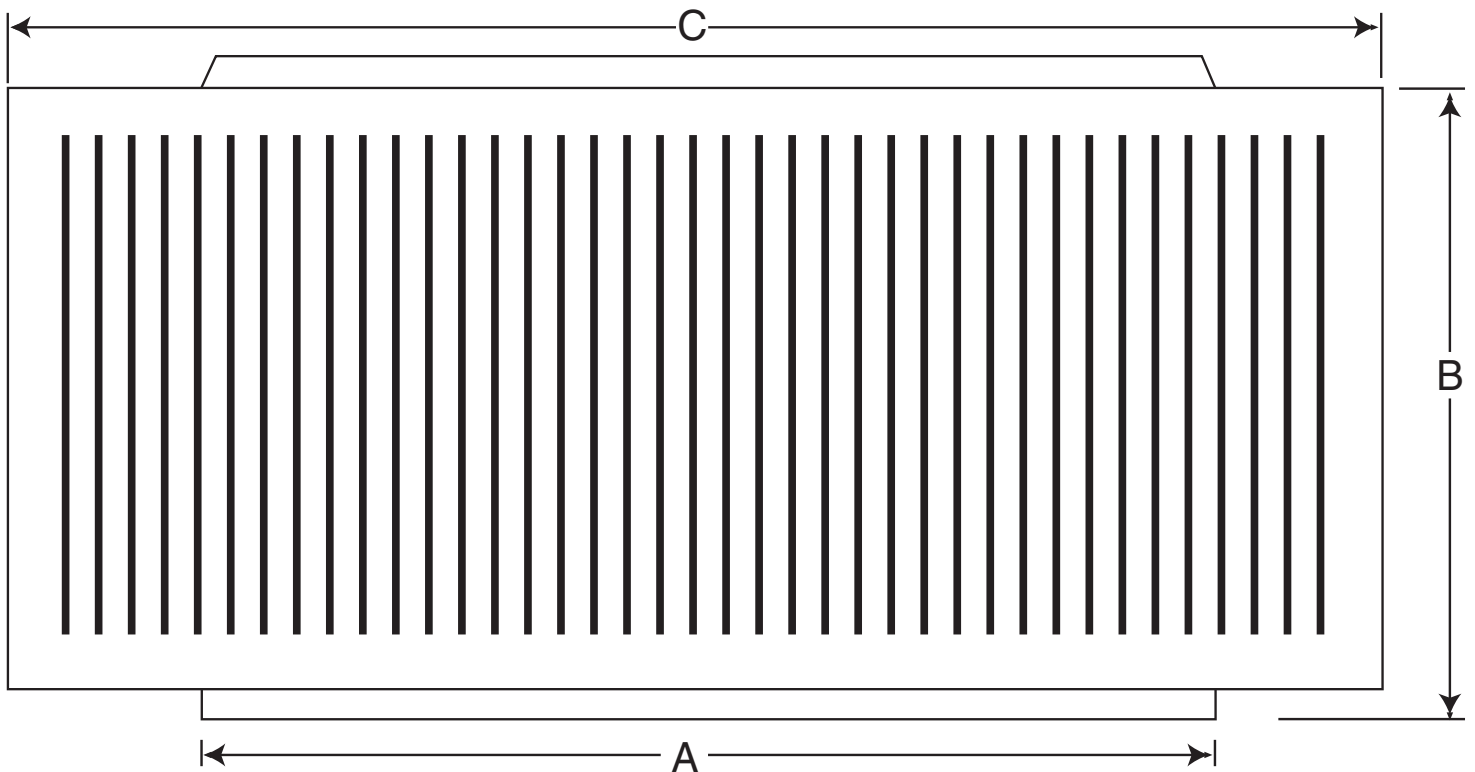

AURA VENT DIAGRAM

10" Diameter Head Only - Replacement Part

- All Aluminum
- Removable Head
- No Moving Parts
- Lifetime Guarantee

LEGEND:

A = Diameter of throat

B = Height of head

C = Width of head

Dimensional Data AV-10