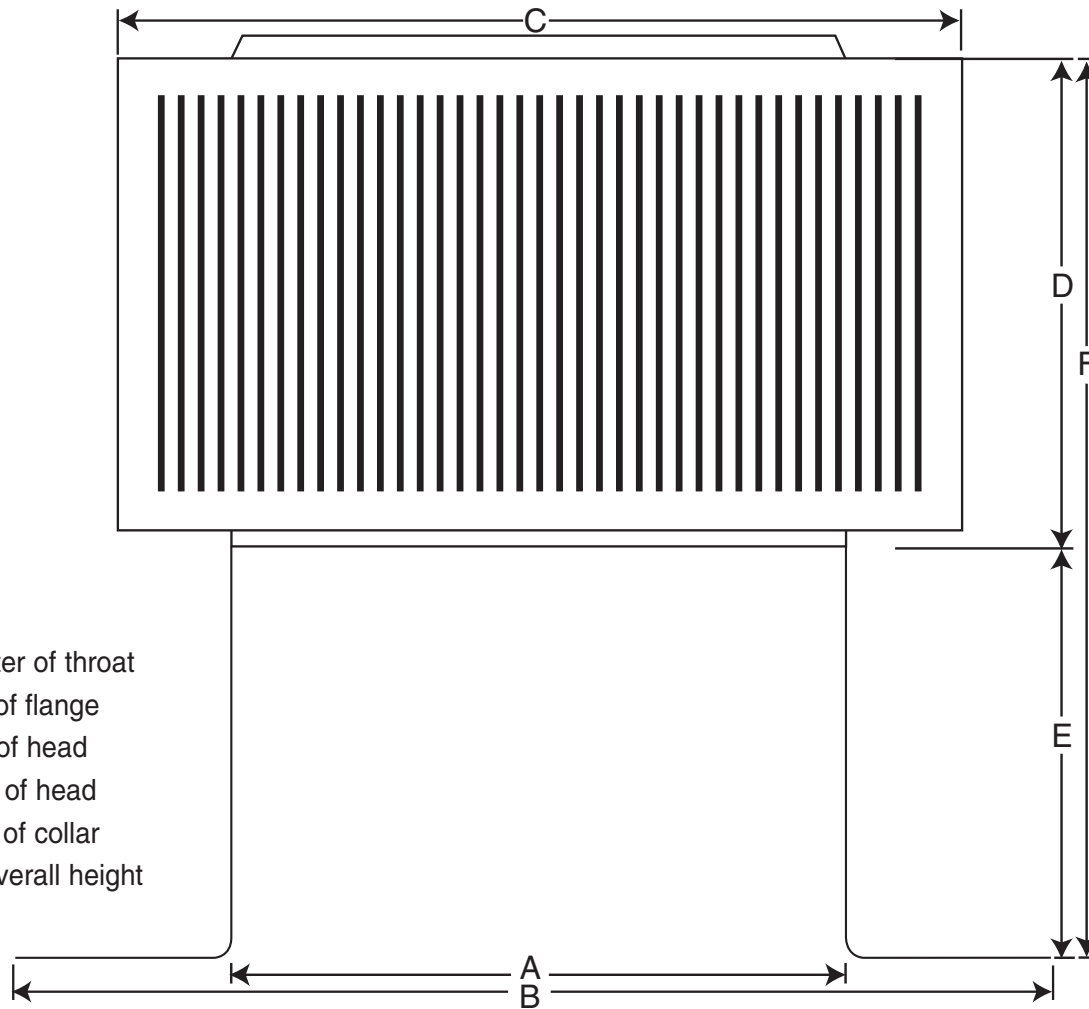

AURA FAN DIAGRAM

8" Diameter with 6" Collar and Square Flange

- All Aluminum
- Wind-Assisted Motor
- Removable Head
- Continuous Exhaust

LEGEND:

- A = Diameter of throat
- B = Width of flange
- C = Width of head
- D = Height of head
- E = Height of collar
- F = Total overall height