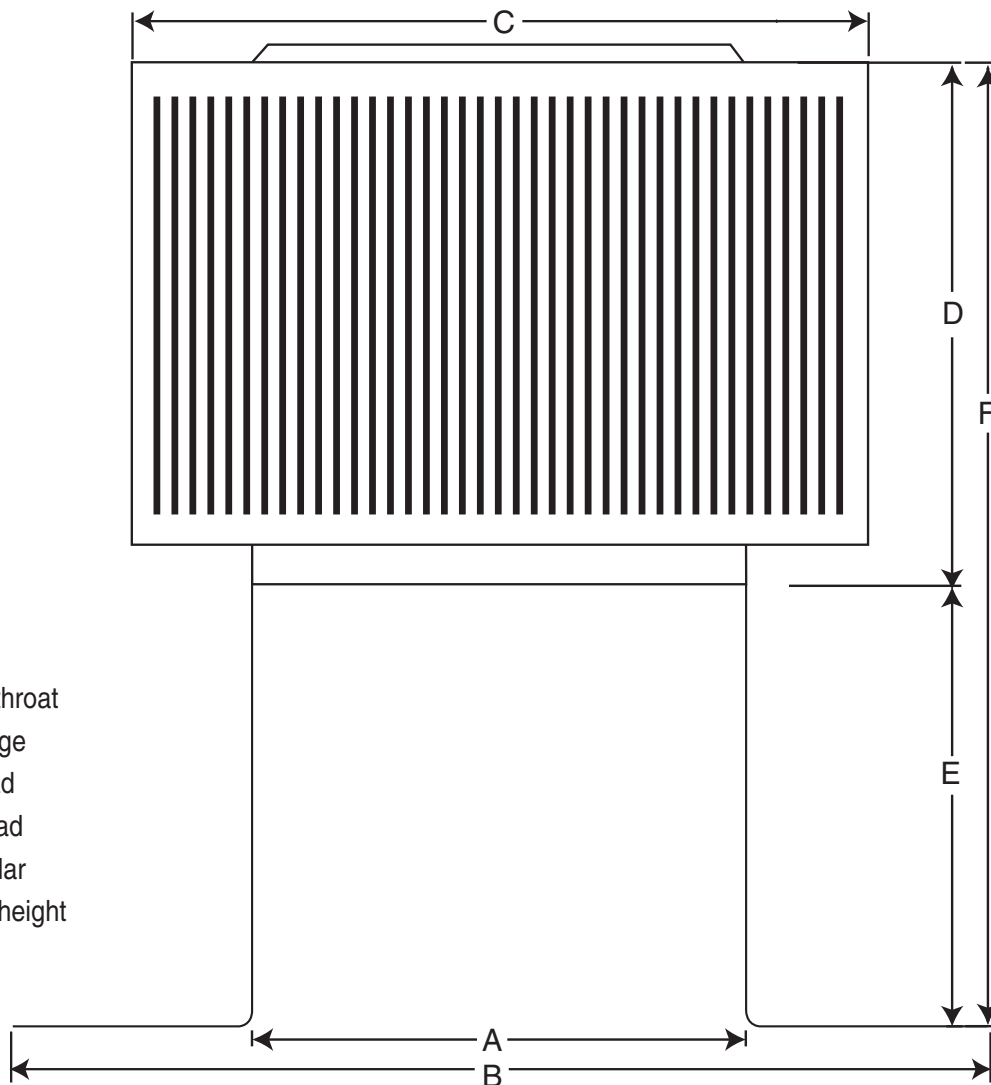

AURA FAN DIAGRAM

6" Diameter with 6" Collar and Square Flange

- All Aluminum
- Removable Head
- Wind-Assisted Motor
- Continuous Exhaust

LEGEND:

- A = Diameter of throat
- B = Width of flange
- C = Width of head
- D = Height of head
- E = Height of collar
- F = Total overall height

Dimensional Data AF-6

| | A | B | C | D | E | F | Weight |
|----------------|---|----|---|---|---|----|--------|
| Size in inches | 6 | 12 | 9 | 6 | 6 | 12 | 3 |

ACTIVE VENTILATION PRODUCTS, INC.

800-247-3463 845-565-7770