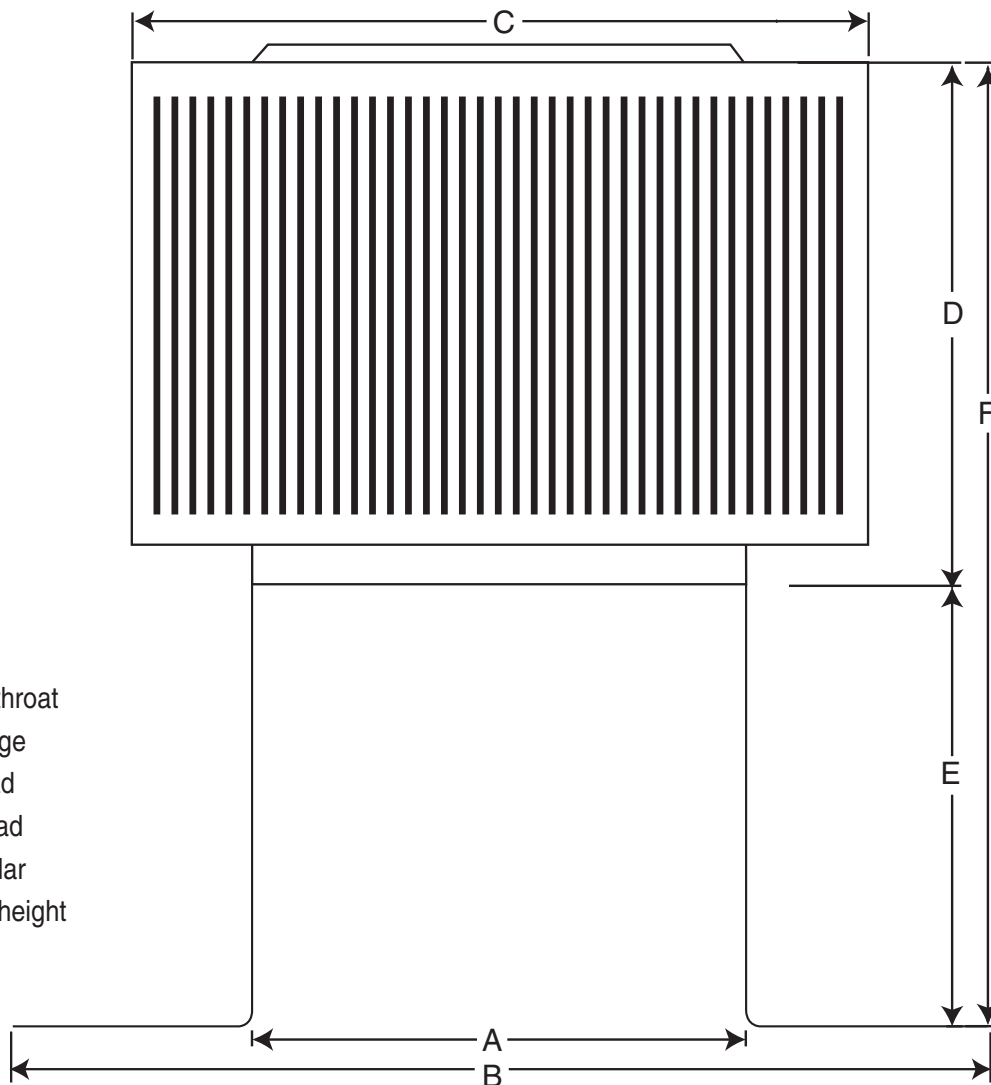

# AURA FAN DIAGRAM

## 6" Diameter with 6" Collar and Square Flange

- All Aluminum
- Removable Head
- Wind-Assisted Motor
- Continuous Exhaust

**LEGEND:**

- A = Diameter of throat
- B = Width of flange
- C = Width of head
- D = Height of head
- E = Height of collar
- F = Total overall height