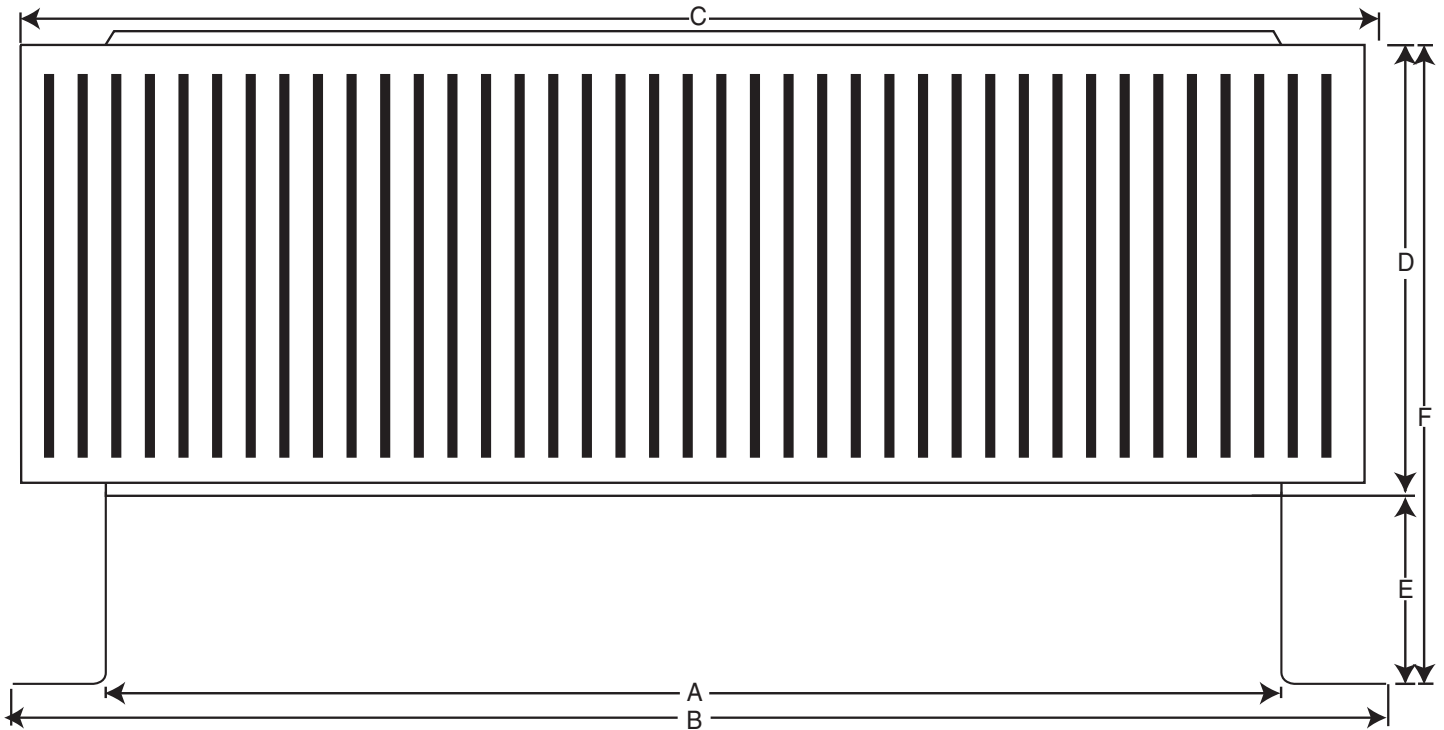

AURA FAN DIAGRAM

42" Diameter with 6" Collar and Square Flange

- All Aluminum
- Removable Head
- Wind-Assisted Motor
- Continuous Exhaust

LEGEND:

- A = Diameter of throat
- B = Width of flange
- C = Width of head
- D = Height of head
- E = Height of collar
- F = Total overall height

Dimensional Data AF-42

	A	B	C	D	E	F	Weight
Size in inches	42	49	48	17	6	23	100

ACTIVE VENTILATION PRODUCTS, INC.

800-247-3463 845-565-7770

www.roofvents.com • E-mail: roofvents@aol.com • Fax 845-562-8963