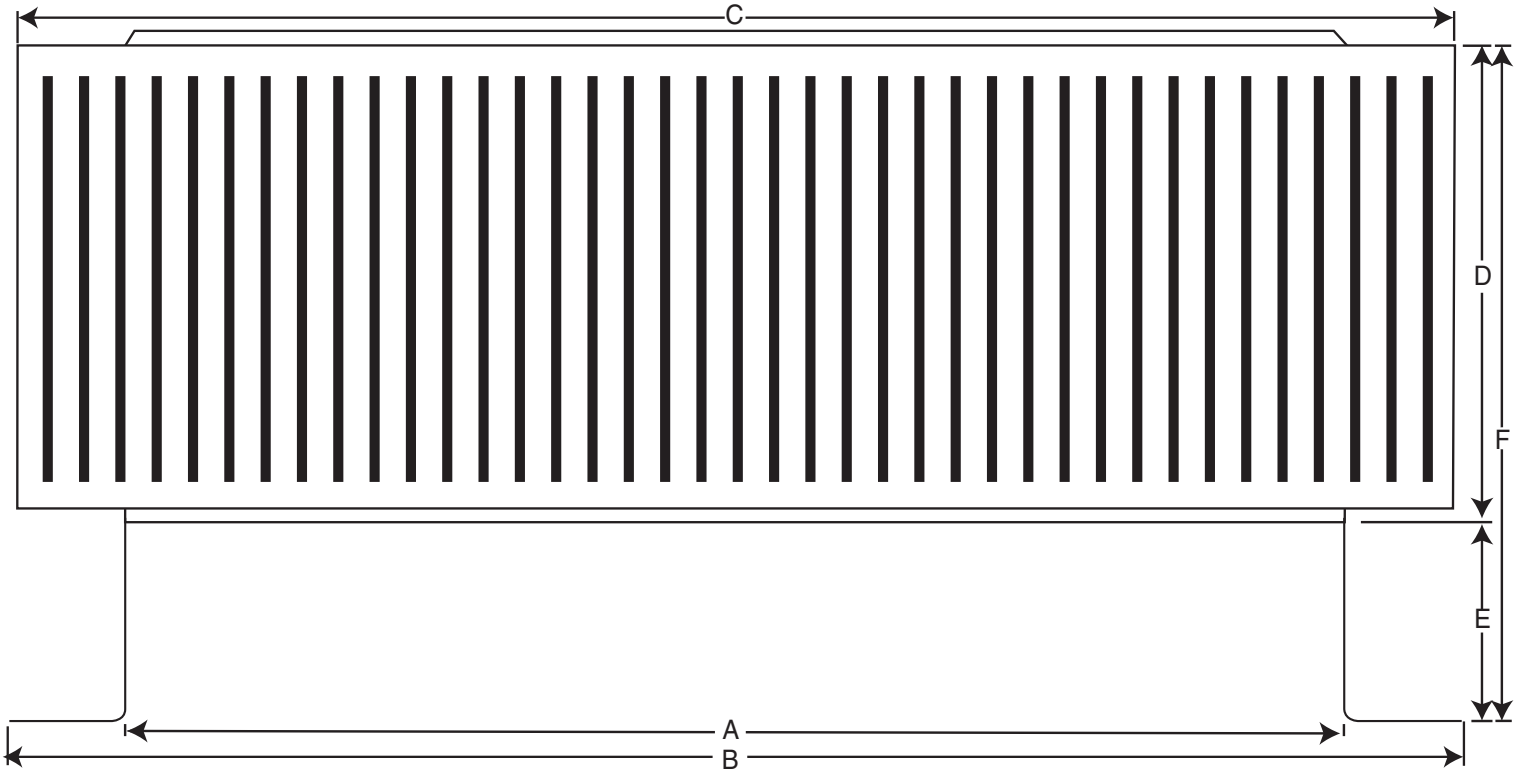

AURA FAN DIAGRAM

36" Diameter with 6" Collar and Square Flange

- All Aluminum
- Removable Head
- Wind-Assisted Motor
- Continuous Exhaust

LEGEND:

- A = Diameter of throat
- B = Width of flange
- C = Width of head
- D = Height of head
- E = Height of collar
- F = Total overall height

Dimensional Data AF-36

	A	B	C	D	E	F	Weight
Size in inches	36	43	42	14	6	20	75

ACTIVE VENTILATION PRODUCTS, INC.

800-247-3463 845-565-7770

www.roofvents.com • E-mail: roofvents@aol.com • Fax 845-562-8963