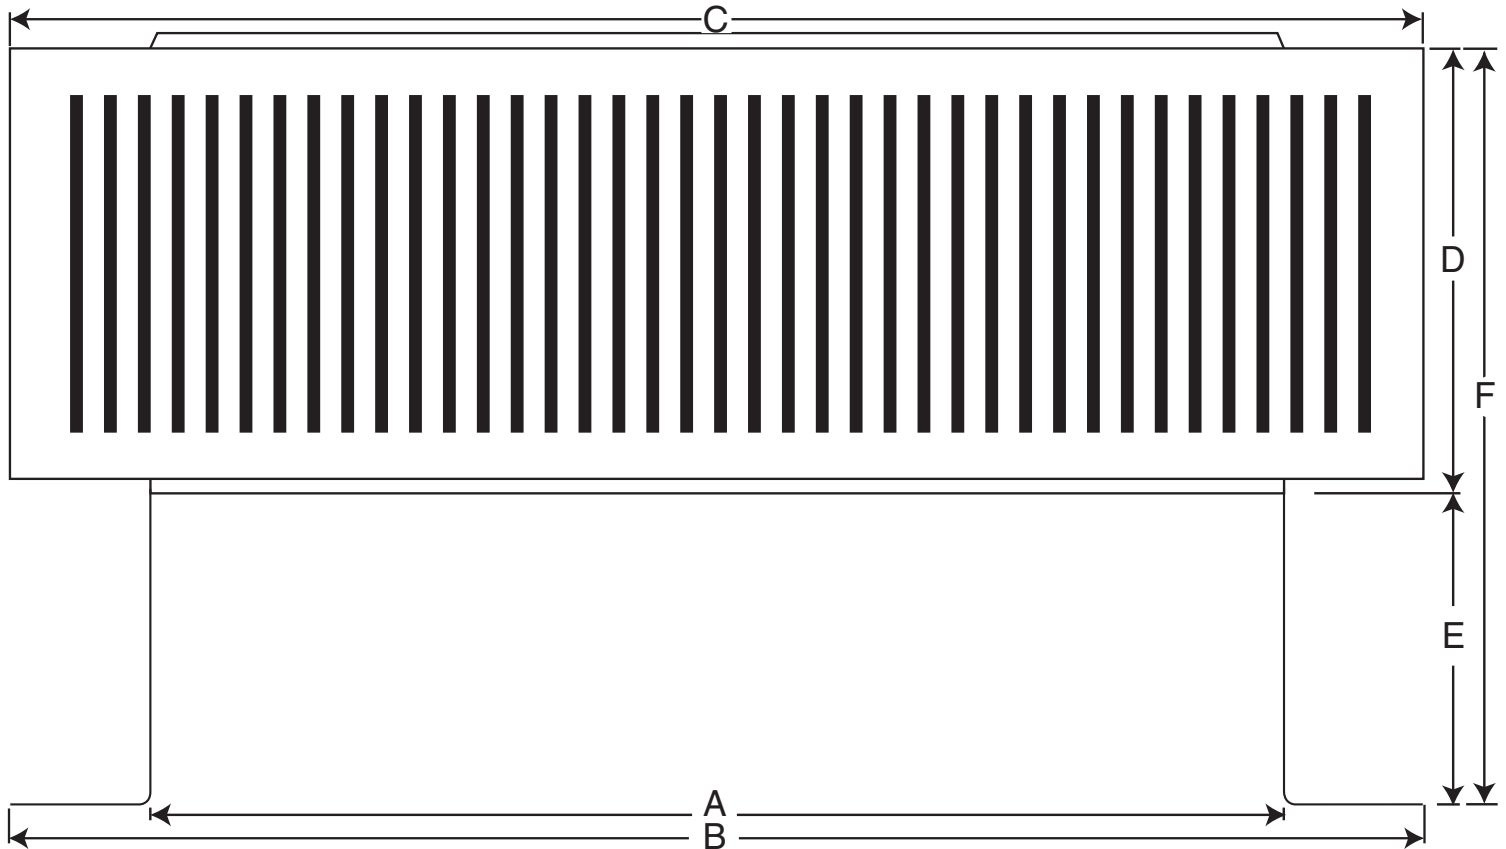

# AURA FAN DIAGRAM

## 24" Diameter with 6" Collar and Square Flange

- All Aluminum
- Removable Head
- Wind-Assisted Motor
- Continuous Exhaust

**LEGEND:**

- A = Diameter of throat
- B = Width of flange
- C = Width of head
- D = Height of head
- E = Height of collar
- F = Total overall height