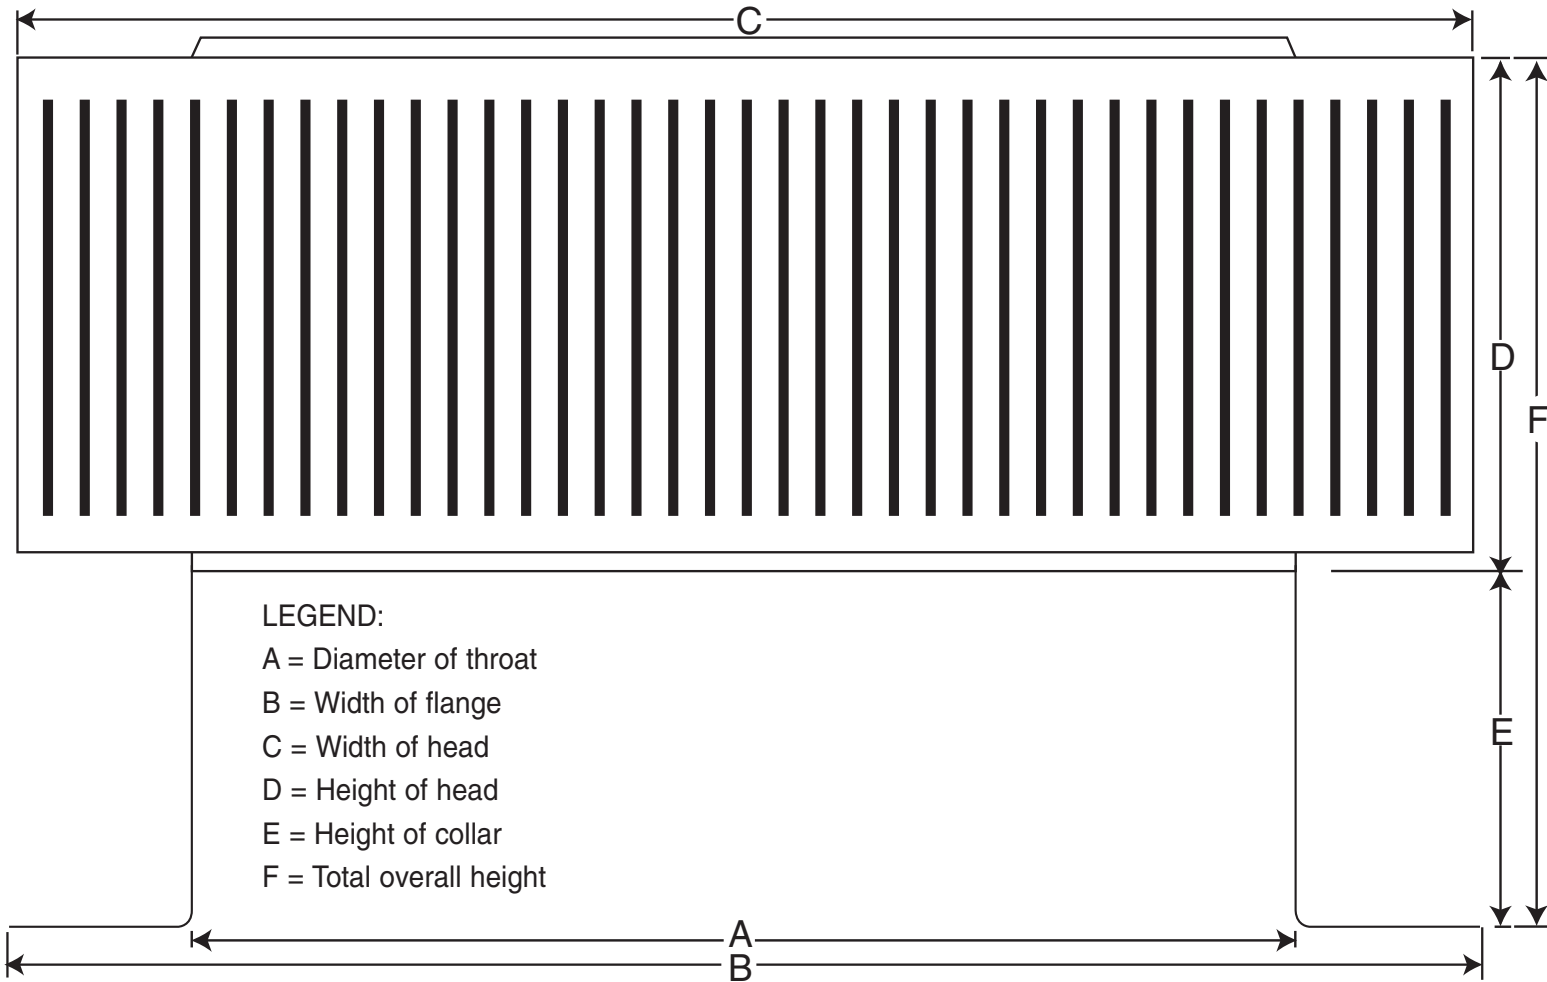

## 20" Diameter with 6" Collar and Square Flange

- All Aluminum
- Removable Head
- Wind-Assisted Motor
- Continuous Exhaust