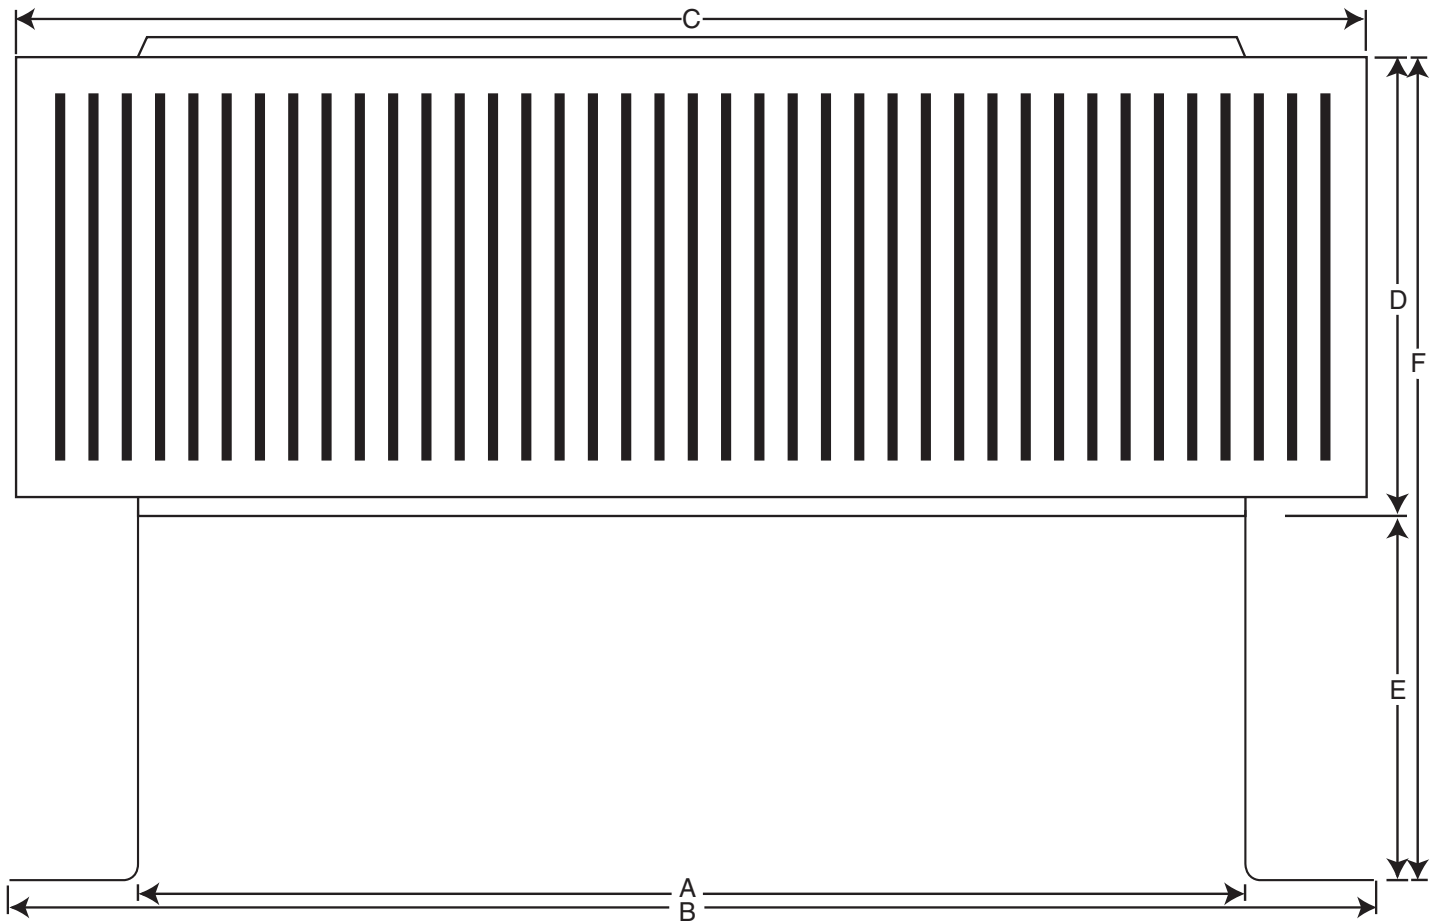

AURA FAN DIAGRAM

18" Diameter with 6" Collar and Square Flange

- All Aluminum
- Wind-Assisted Motor
- Removable Head
- Continuous Exhaust

LEGEND:

- A = Diameter of throat
- B = Width of flange
- C = Width of head
- D = Height of head
- E = Height of collar
- F = Total overall height

Dimensional Data AF-18

	A	B	C	D	E	F	Weight
Size in inches	18	24	24	7.5	6	13.5	25

ACTIVE VENTILATION PRODUCTS, INC.

800-247-3463 845-565-7770

www.roofvents.com • E-mail: roofvents@aol.com • Fax 845-562-8963