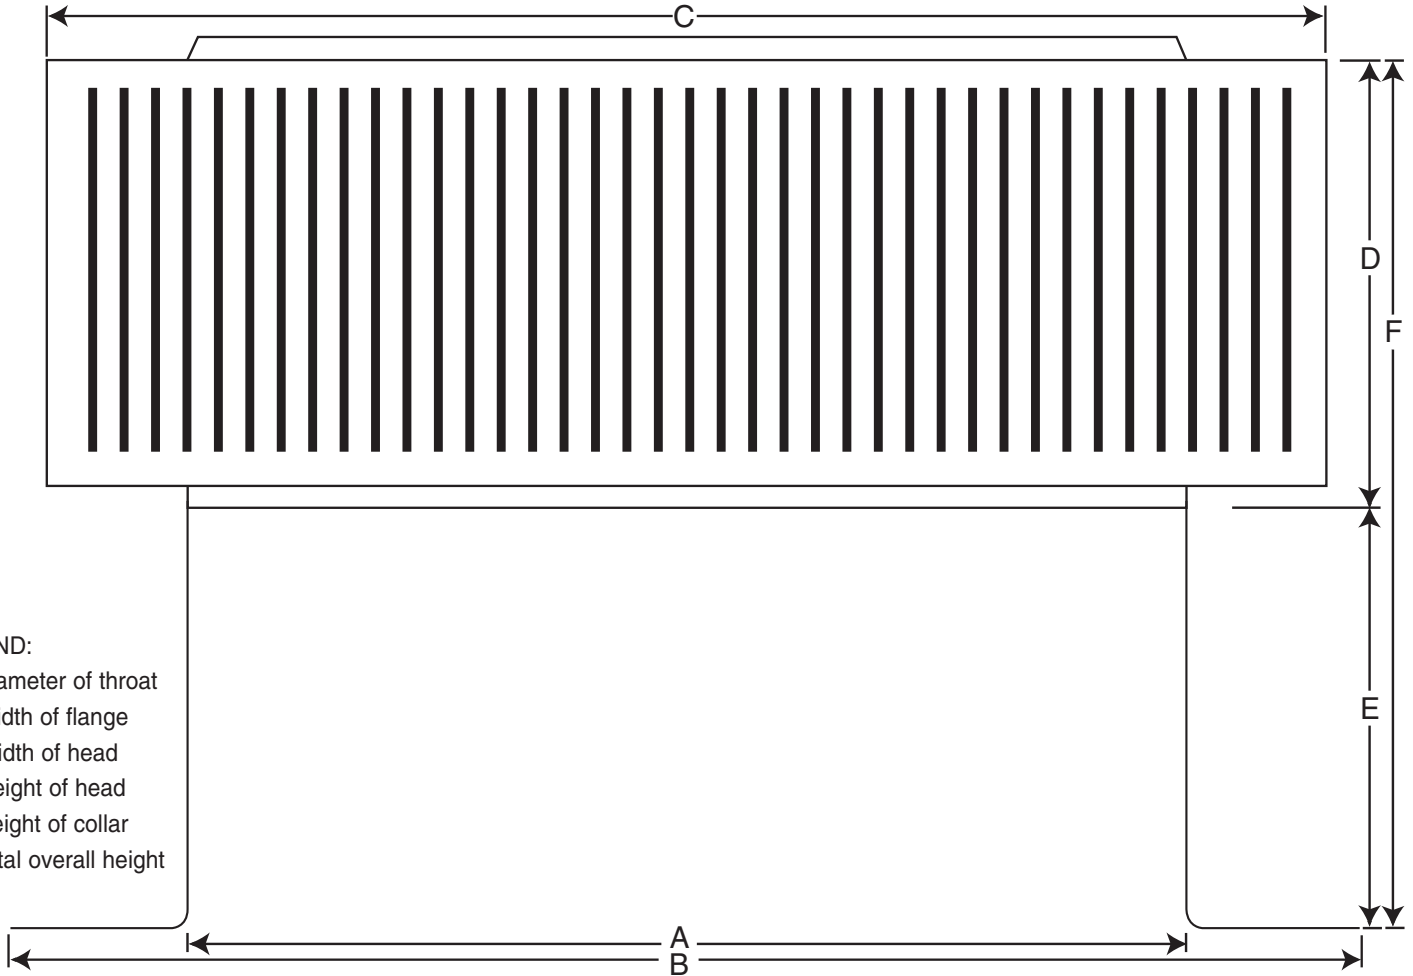

# AURA FAN DIAGRAM

## 14" Diameter with 6" Collar and Square Flange

- All Aluminum
- Removable Head
- Wind-Assisted Motor
- Continuous Exhaust