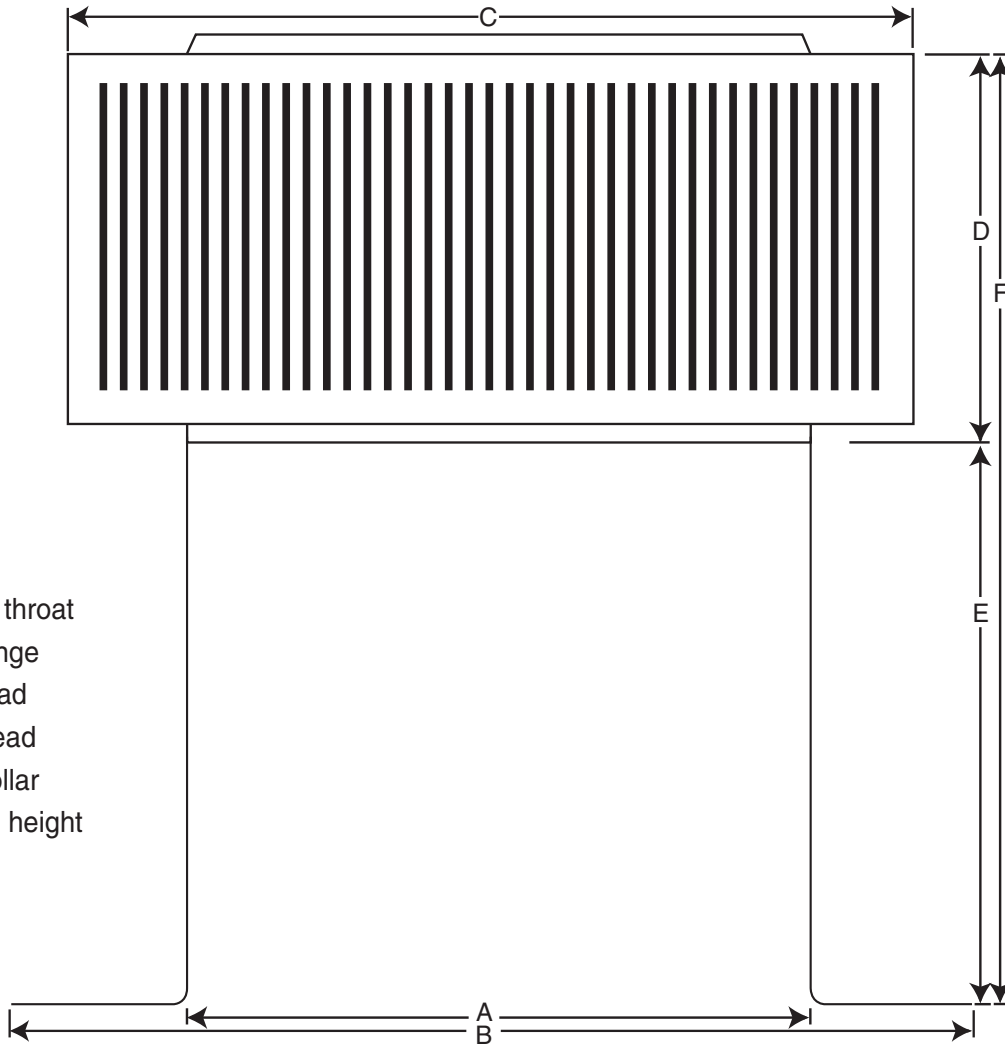

AURA FAN DIAGRAM

12" Diameter with 6" Collar and Square Flange

- All Aluminum
- Removable Head
- Wind-Assisted Motor
- Continuous Exhaust

LEGEND:

- A = Diameter of throat
- B = Width of flange
- C = Width of head
- D = Height of head
- E = Height of collar
- F = Total overall height

Dimensional Data AF-12

	A	B	C	D	E	F	Weight
Size in inches	12	18	16	6	6	12	12

ACTIVE VENTILATION PRODUCTS, INC.

800-247-3463 845-565-7770

www.roofvents.com • E-mail: roofvents@aol.com • Fax 845-562-8963