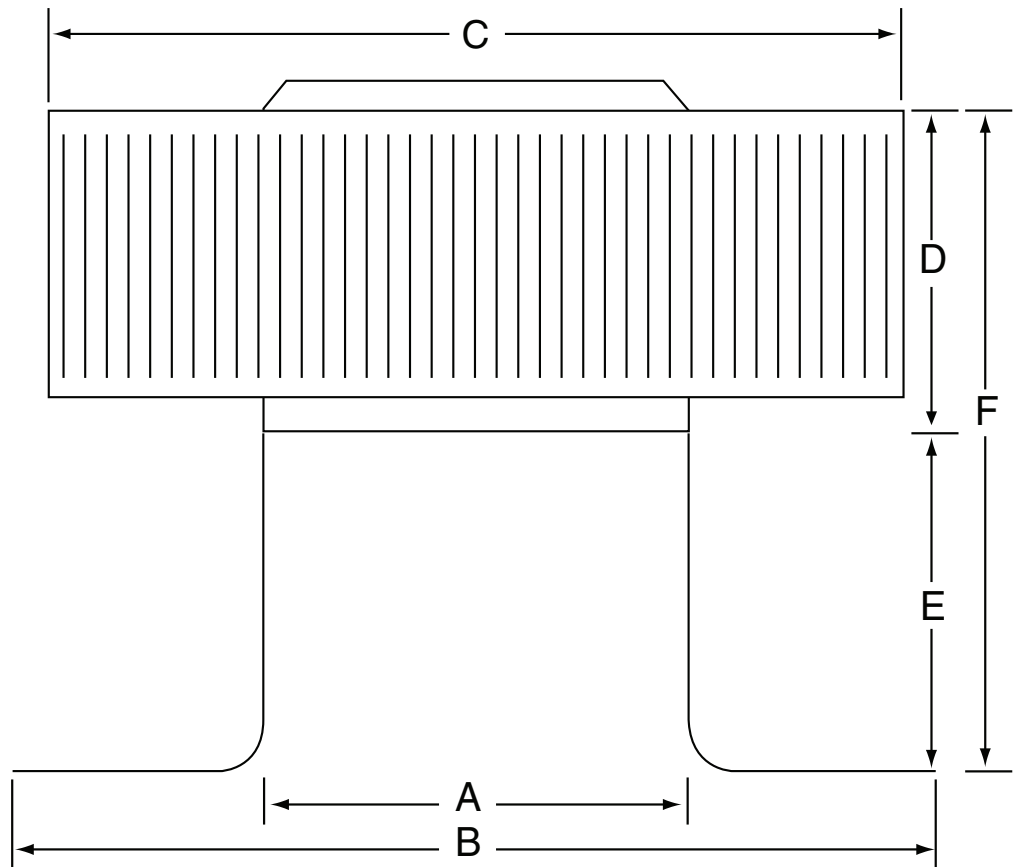

AURA-D VENTILATOR DIAGRAM

with 6" Collar and Square Flange

- *All Aluminum*
- *No Moving Parts*
- *Removable Head*
- *Lifetime Guarantee*

LEGEND:

- A = Diameter of throat
- B = Width of flange
- C = Width of head
- D = Height of head
- E = Height of collar
- F = Total overall height

Dimensional Data

Model	A	B	C	D	E	F	Weight
ADV-4-C6	4	10	7	6	6	12	1
ADV-6-C6	6	12	9	6	6	12	2
ADV-8-C6	8	13	11	6	6	12	3
ADV-10-C6	10	16	14	6	6	12	3
ADV-12-C6	12	18	16	6	6	12	4
ADV-14-C6	14	19	18	6	6	12	6
ADV-16-C6	16	20	20	7	6	13	8
ADV-18-C6	18	24	24	7	6	13	12
ADV-20-C6	20	26	26	9	6	15	16
ADV-24-C6	24	30	30	9	6	15	18